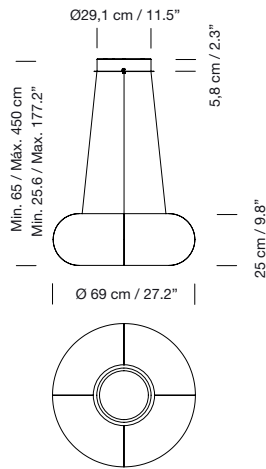

2010
Tekiò Circular P4
Anthony Dickens

Description

P4 lampshade washi japanese paper. P4 structure white (s&c) metal with matte finish. White S&C metallic canopy with power supply incorporated.

Code

TKCPB01

ex-VAT

2.425 €

Suitable for dimming 1-10V. (Not included external dimmer switch 1-10V).
Warm dim control 2200K – 2700K.
Methacrylate inner diffuser.
Weight: 5,5 Kg / 12.1 lb

Light source included (dimmable):

Built-in LED 72 W