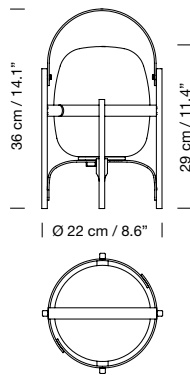

To prevent wood degradation, the lamp should not be left outdoors permanently.

Light source included (dimmable):

LED bulb (S&C DC bulb) 1 W

2020
Cestita Alubat
 Miguel Milá

New Color

Aluminium structure	Code	ex-VAT
Olive green	CESTF02	455 €
Black	CESTF01	455 €