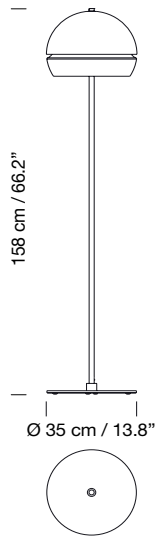

2021
Fontana pie
André Ricard

Description

Metal structure and lampshade in glossy white S&C finish.

White translucent lower diffuser.
Dimmer and switch incorporated into the luminaire.

Light source included (dimmable):

Built-in LED 40 W

Code

FOTSA01

ex-VAT

1.245 €