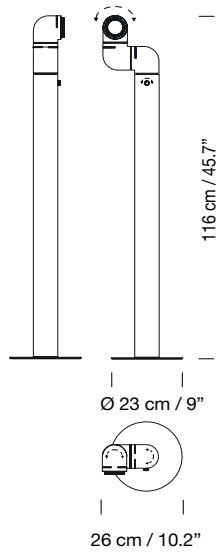

2021

Tatu pie

André Ricard

ABS plastic body and metal column

White (S&C)

Red

Code

TATSA01

TATSA02

ex-VAT

580 €

580 €

Gyratory structure.

Adjustable focal length from 30° to 50°.

Adjustable light intensity 0% to 100%.

Dimmer and switch incorporated into the luminaire.

Light source included (dimmable):

Built-in LED 6 W