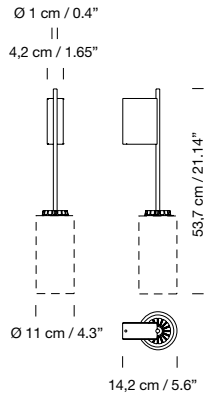

2021 Cirio Antoni Arola