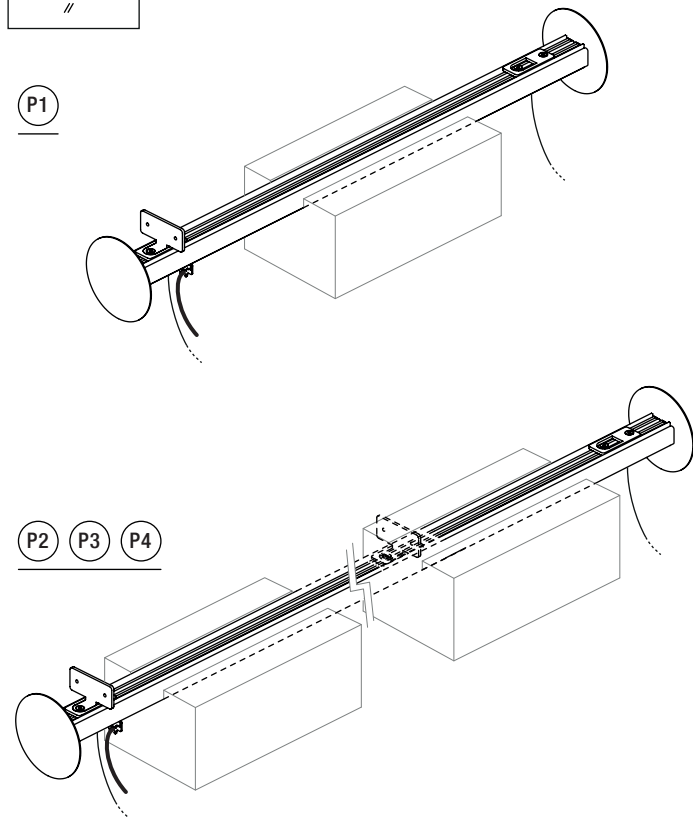

08 C P1 P2 P3 P4