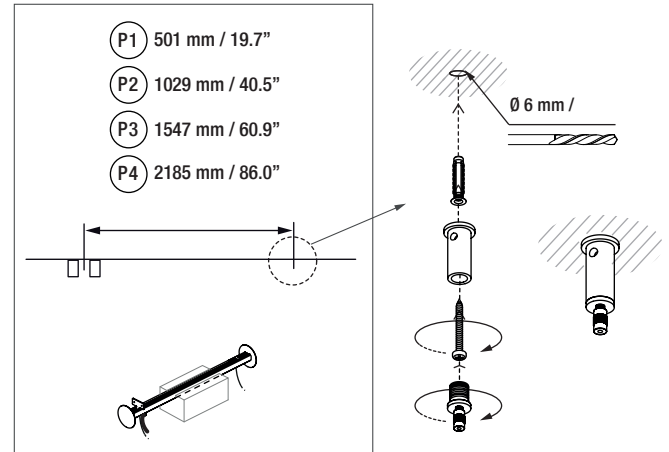

DIMMER 1-10V / DALI

Violeta / Purple	+
Gris / Grey	-

Power In CASAMBI

Azul / Blue	N
Verde / Green	⊕
Marrón / Brown	L

06 C P1 P2 P3 P4

07 C P1 P2 P3 P4

Part 2

07.1