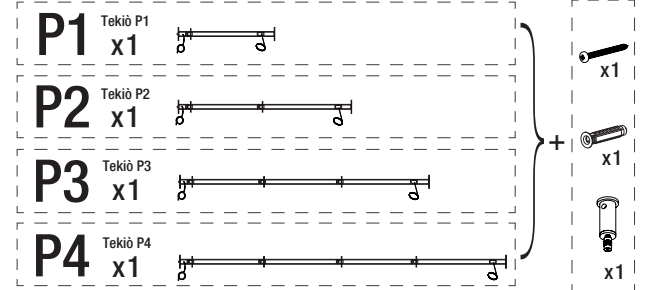

DIMMER 1-10V / DALI

Violeta / Purple	+
Gris / Grey	-

Power In CASAMBI

Azul / Blue	N
Verde / Green	⊕
Marrón / Brown	L

06 C P1 P2 P3 P4

07 C P1 P2 P3 P4

Part 2

07.1