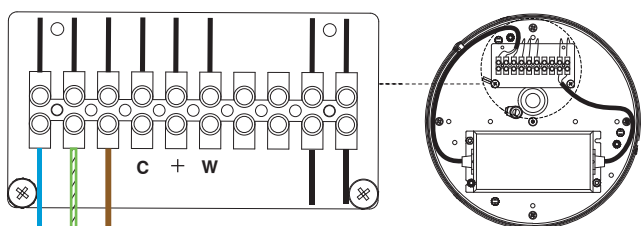

Power In CASAMBI

Azul / Blue	N
Verde / Green	⊕
Marrón / Brown	L