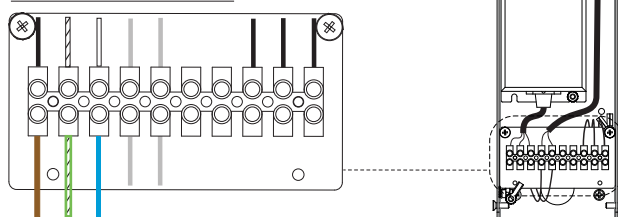

Power In CASAMBI

Azul / Blue	N
Verde / Green	⊕
Marrón / Brown	L