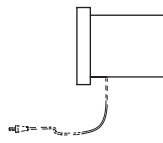

TMM

Miguel Milá

1964

Wall lamps

TMM corto

A