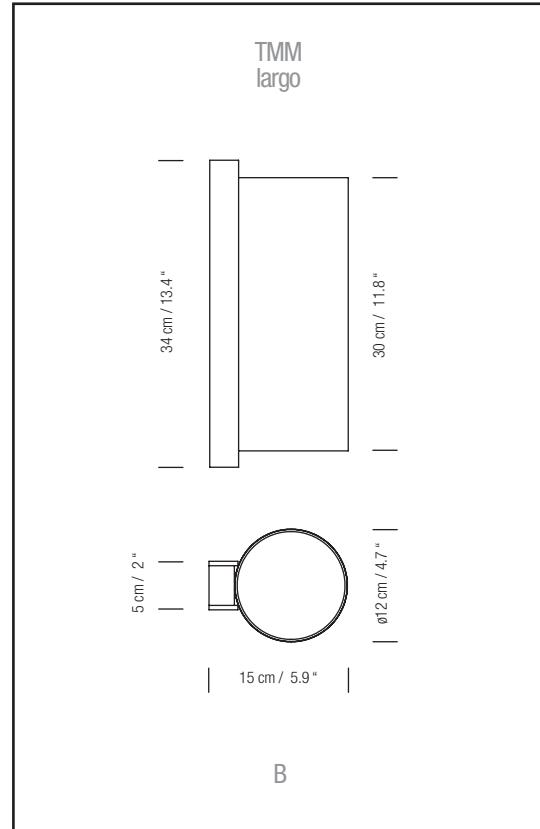

MODELOS

Collection

Wall lamp

Floor lamp