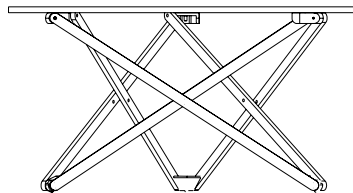

SANTA & COLE

Subeybaja

Robert Heritage, Roger Webb, 1979

Tables

A multi-purpose round wooden table with legs that fold to seven different heights to meet multifarious needs. A white dot on the tabletop indicates where the folding mechanism is.

GENERAL DESCRIPTION

Oak table with natural or black finish.

Adjustable to 7 heights, from 39 cm / 15.3" to 72 cm / 28.3".

APPROXIMATE WEIGHT (unpacked)

18 Kg / 39.7 lb

REGULATIONS

CE

UNE-EN 1730