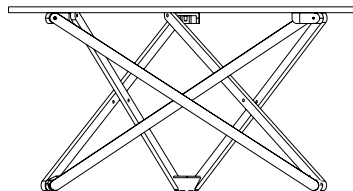

# SUBEYBAJA

Robert Heritage, Roger Webb, 1979

Tables

A multi-purpose round wooden table with legs that fold to seven different heights to meet multifarious needs. A white dot on the tabletop indicates where the folding mechanism is.

## GENERAL DESCRIPTION

Oak table with natural or black finish.

Adjustable to 7 heights, from 39 cm / 15.3" to 72 cm / 28.3".