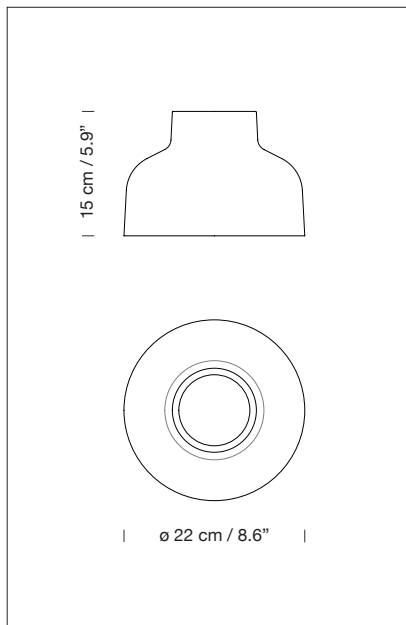

MODEL

Collection

Lampshades