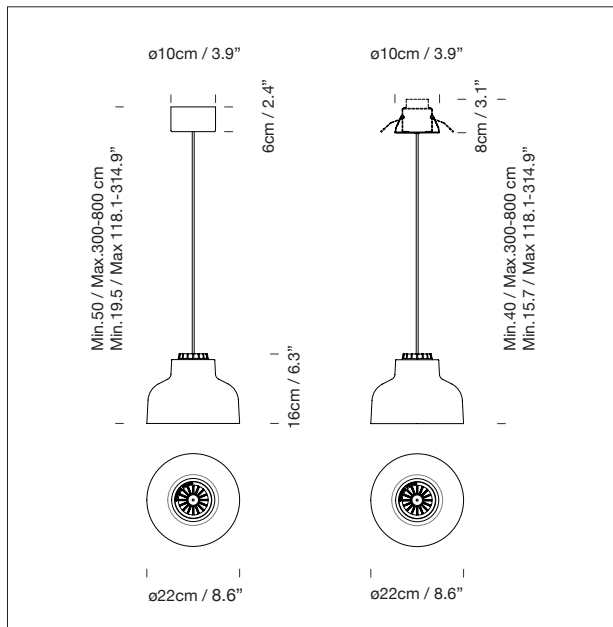

MODEL

Collection

Lampshades