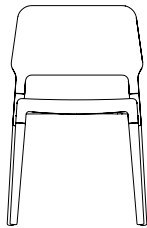

Belloch

Lagranja, 2009

Chairs, armchairs, sofas
and ottomans

IIDA Award of Excellence 2009

Santa & Cole commissioned this every day, multipurpose indoor and outdoor chair for its headquarters in Belloch (Barcelona) from the Lagranja studio, with a result that is stylistically reminiscent of Charles and Ray Eames but is wholly contemporary in its use. With its supportive design, modest price and outstanding functional quality, these chairs today encourage many hours of comfortable use in all kinds of space and project worldwide, including our headquarters.

GENERAL DESCRIPTION

Engineering plastic seat and back.

For indoor: 4 different finishes: white, grey, black or brown.

Natural beech wood legs.

For outdoor: 2 different finishes: white or grey.

Matte anodized aluminium legs.

Stackable.

APROXIMATE WEIGHT (unpacked)

4 kg / 8.8 lb

REGULATIONS

CE

UNE-EN 581-1

UNE-EN 581-2

UNE-EN 1728

UNE-EN 1022

UNE-EN 1021

Internacional Regulations

ANSI-BIFMA x 5.1 for chairs type III

MAINTENANCE

For proper care of the chair simply wipe it with a damp, soapy cloth. It is advised not to use any ammonia, solvent or abrasive products.

OTHERS

Suitable for indoor use (wooden legs) and outdoor use (aluminium legs).

Stackable, recommended up to four chairs.

Chairs are delivered by unit or by groupage.

The assembly instructions are delivered with the product.