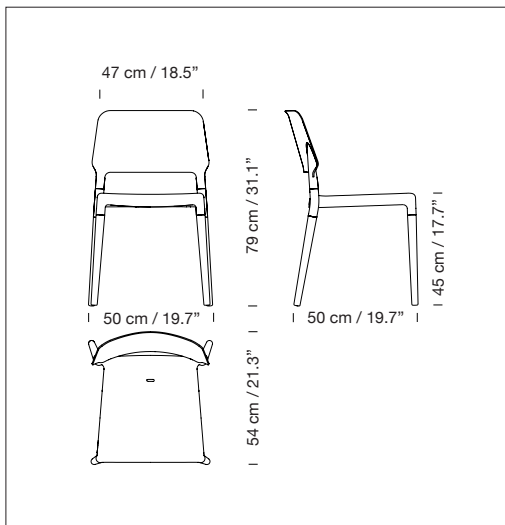

MODEL

Collection

Tables