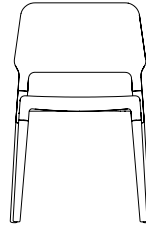

SANTA & COLE

Belloch

Lagranja, 2009

Chairs, armchairs, sofas
and ottomans

IIDA Award of Excellence 2009

Santa & Cole commissioned this every day, multipurpose indoor and outdoor chair for its headquarters in Belloch (Barcelona) from the Lagranja studio, with a result that is stylistically reminiscent of Charles and Ray Eames but is wholly contemporary in its use. With its supportive design, modest price and outstanding functional quality, these chairs today encourage many hours of comfortable use in all kinds of space and project worldwide, including our headquarters.

GENERAL DESCRIPTION

Engineering plastic seat and back.

For indoor: 6 different finishes: white, grey, black, brown, green or red.

Natural beech wood legs.

For outdoor: 2 different finishes: white or grey.

Matte anodized aluminium legs.

Stackable.

APPROXIMATE WEIGHT (unpacked)

4 kg / 8.8 lb

REGULATIONS

CE

UNE-EN 581-1

UNE-EN 581-2

UNE-EN 1728

UNE-EN 1022

UNE-EN 1021

Internacional Regulations

ANSI-BIFMA x 5.1 for chairs type III

MAINTENANCE

For proper care of the chair simply wipe it with a damp, soapy cloth. It is advised not to use any ammonia, solvent or abrasive products.

OTHERS

Suitable for indoor use (wooden legs) and outdoor use (aluminium legs). Stackable, recommended up to four chairs.

Chairs are delivered by unit or by groupage.

The assembly instructions are delivered with the product.