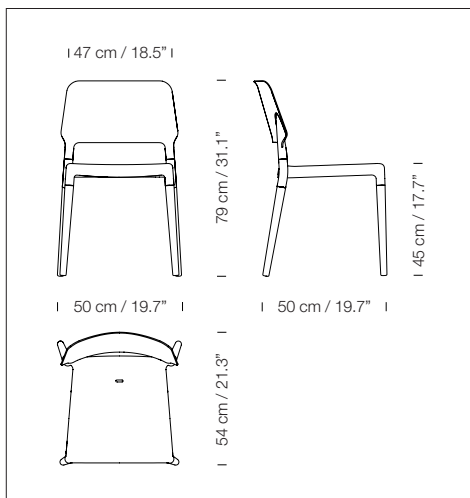

MODEL

COLLECTION

Tables