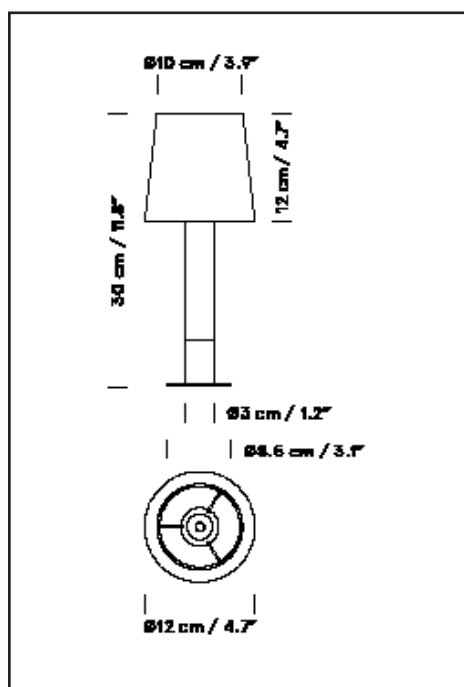

REGULATIONS

CE

☐

IP 20

UNE-EN 60598

UNE-EN 55015

UNE-EN 60529

Non-class 2

Dry location only

UL-153

E-352592

MAINTENANCE

Clean with a smooth cloth. It is advised not to use any ammonia, solvent or abrasive products.

OTHERS

The lamp is delivered in different packages.

The assembly instructions are delivered with the product.

MODEL