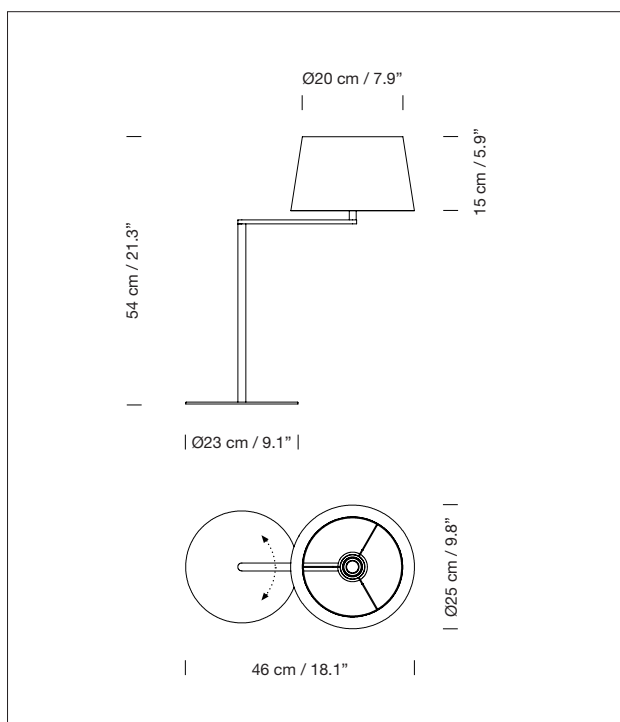

SANTA & COLE

REGULATIONS

CE

IP 20

UNE-EN 60598

UNE-EN 55015

UNE-EN 60529

Non-class 2

Dry location only

UL-153

E-352592

MAINTENANCE

Clean with a smooth cloth. Do not use ammonia, solvents or abrasive cleaning products.

OTHERS

The lamp is delivered in different packages.

The assembly instructions are delivered with the product.

MODEL

COLLECTION

Floor lamp

Wall lamp