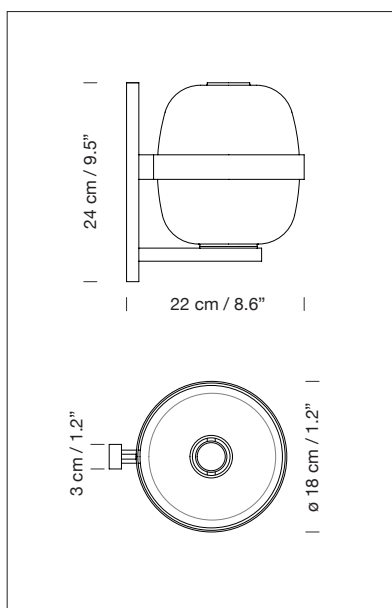

SANTA & COLE

APPROXIMATE WEIGHT (unpacked)

1,55 kg / 3.31 lb

REGULATIONS

CE

IP 20

UNE-EN 60598

UNE-EN 55015

UNE-EN 60529

Non-class 2

Dry location only

UL-1598

E-353545

MAINTENANCE

Clean with a smooth cloth. It is advised not to use any ammonia, solvent or abrasive products.

OTHERS

The lamp are delivered in different packets.

The assembly instructions are delivered with the product.

MODEL

Collection

Table lamps