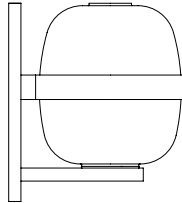

Wally

Miguel Milá, 1962

Wall Lamp

The little sister of Miguel Milá's very famous Cesta lamp, both designed over fifty years ago. It is an iconic, almost traditional piece; the heiress of a moral design that adapts to us very naturally. Wally retains the qualities and formal elegance of its big sister. Smaller and lighter to carry, it can be moved around easily, forging a new relationship with users.

GENERAL DESCRIPTION

Metal structure with dark bronze finish.
White opal lampshade.

LIGHT SOURCE

Recommended light sources:

LED bulb: 8 W*

Compact fluorescent: 11 W*

Incandescent: Max. 25 W*

E27-E26 (Max. hgt. 105 mm / 4.1")

Light source not included.

Compatible with bulbs of the energy

efficiency class (E.C.C): A+... E.

Lamp suitable only for indoor use.

Always use this light sources or equivalent.

Input voltage: 100, 120, 230 VAC
(50 Hz / 60 Hz) According to destination.

*UL market: 7 W.