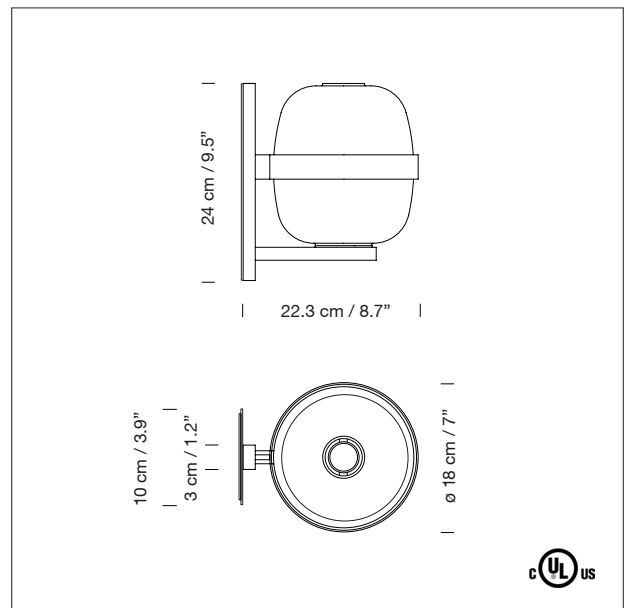

SANTA & COLE

APROXIMATE WEIGHT (unpacked)

1,55 kg / 3.31 lb

REGULATIONS

CE

IP 20

UNE-EN 60598

UNE-EN 55015

UNE-EN 60529

Non-class 2

Dry location only

UL-1598

E-353545

MAINTENANCE

Clean with a smooth cloth. Do not use ammonia, solvent or abrasive cleaning products.

OTHERS

The lamp is delivered in different packages.

The assembly instructions are delivered with the product.

MODELS

Colección

Table lamps