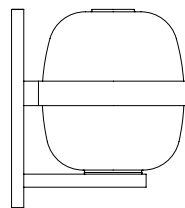

Wally

Miguel Milá, 1962

Wall Lamp

The little sister of Miguel Milá's very famous Cesta lamp, both designed over fifty years ago. It is an iconic, almost traditional piece; the heiress of a moral design that adapts to us very naturally. Wally retains the qualities and formal elegance of its big sister. Smaller and lighter to carry, it can be moved around easily, forging a new relationship with users.

GENERAL DESCRIPTION

Metal structure with dark bronze finish.
White opal glass lampshade.
Suitable for outlet box (UL market).

LIGHT SOURCE

Recommended light sources:
LED bulb: 8 W*
Compact fluorescent: 11 W*
Incandescent: Max. 25 W*
E27-E26 (Max. hgt. 105 mm /
4.1")

*UL market: 7 W.

SANTA & COLE

APROXIMATE WEIGHT (unpacked)

1,55 kg / 3.31 lb

REGULATIONS

CE

IP 20

UNE-EN 60598