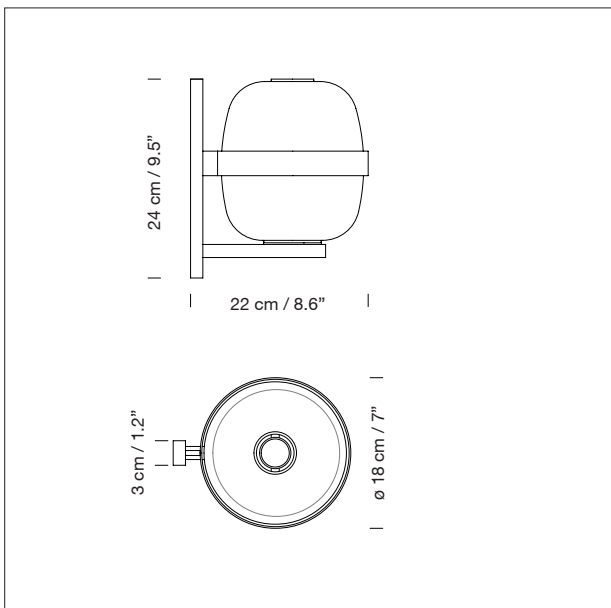

SANTA & COLE

APROXIMATE WEIGHT (unpacked)

1,55 kg / 3.31 lb

REGULATIONS

CE

IP 20

UNE-EN 60598

UNE-EN 55015

UNE-EN 60529

Non-class 2

Dry location only

UL-1598

E-353545

MAINTENANCE

Clean with a smooth cloth. Do not use ammonia, solvent or abrasive cleaning products.

OTHERS

The lamp is delivered in different packages.

The assembly instructions are delivered with the product.

MODELS

Colección

Table lamps