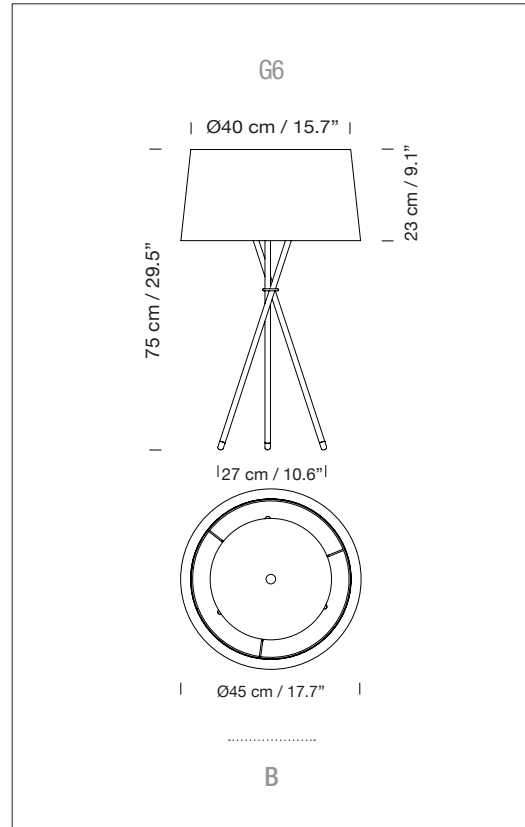

MODEL

COLLECTION