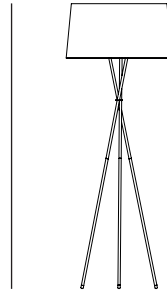

## Trípode G5

Santa & Cole Team, 1997

Floor lamp

The light off the Trípode creates a friendly atmosphere, cheering up monochromatic spaces. Three metal tubes bundled together unite as a set of Chinese chopsticks, lifting to considerable heights a generous ribbon shade, with no base needed.

### GENERAL DESCRIPTION

Black metal structure.

Natural, red-amber or black ribbon lampshade, or terracotta, mustard or green Raw Color ribbon.

Electric cable length: 2,5 m / 97.5".