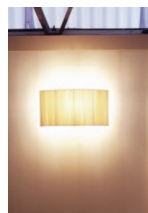

Wall lamps

Comodin