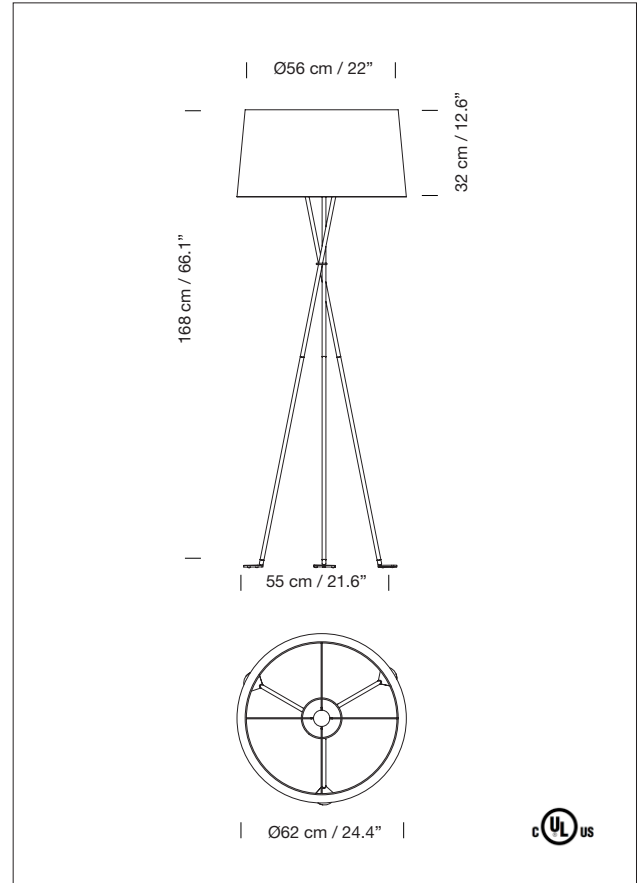

MODELS

COLLECTION

Table lamps

Wall lamps

Hanging lamps