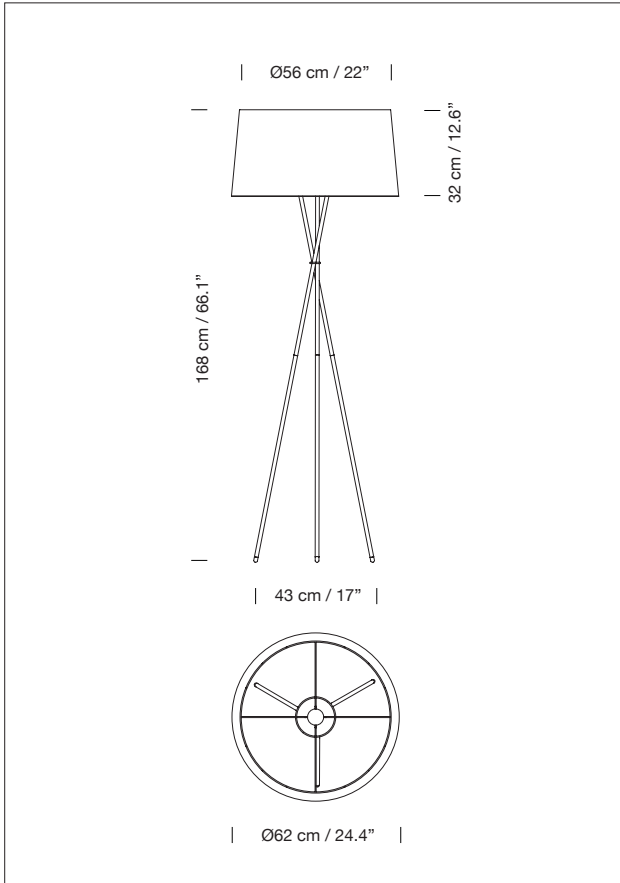

MODELS

COLLECTION

Table lamps

Wall lamps

Hanging lamps