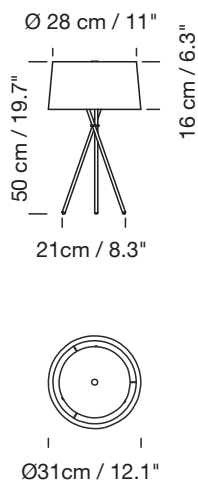

### APROXIMATE WEIGHT (unpacked):

(1 ) TRÍPODE G5 floor fixture	5kg / 11lb
(2 ) TRÍPODE G6 table fixture	4kg / 8.8 lb
(3 ) TRÍPODE M3 table fixture	3,5kg / 7.7 lb

### TECHNICAL CHARACTERISTICS:

Bulbholder: E27 / E26

Light Source:

(1 )

LED (adjustable): 17-75W/827. EEC: A.

Compact fluorescent (adjustable): 20W. EEC: A.

Incandescent: 100W.

Max. hgt. 160 mm / 6.3"

### OTHERS:

The electric wire lenght is: 4m / 157.5"

The fixture are delivered in different packets.

The assembly instructions are delivered with the product.

(1 ) TRÍPODE G5, (2 ) TRÍPODE G6 and (3.) TRÍPODE M3.

# TRÍPODE

(1) TRÍPODE G5 floor fixture

(2) TRÍPODE G6 table fixture

(3) TRÍPODE M3 table fixture