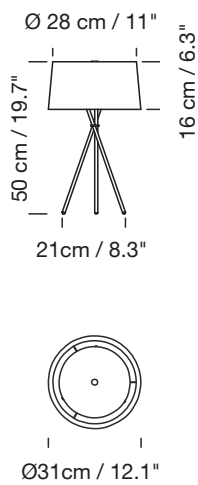

(3) TRÍPODE M3 table fixture