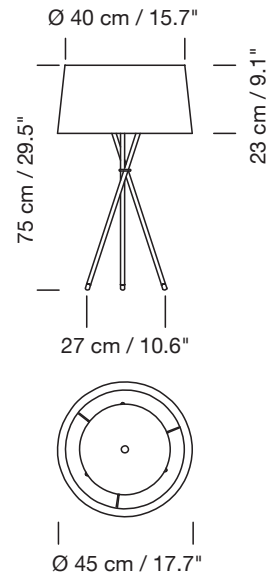

(2) TRÍPODE G6 table fixture