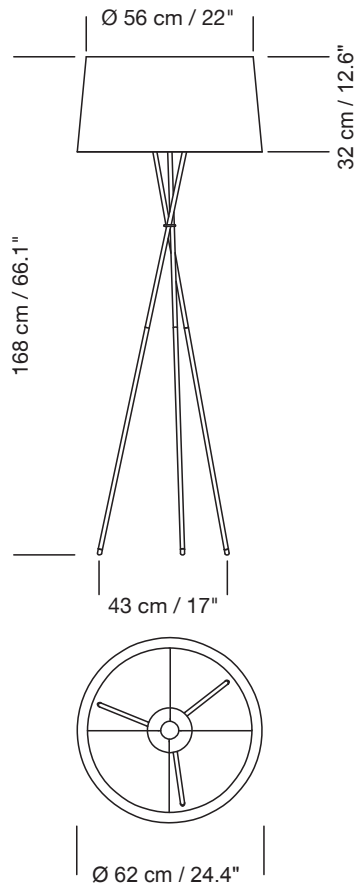

TRÍPODE

(1) TRÍPODE G5 floor fixture