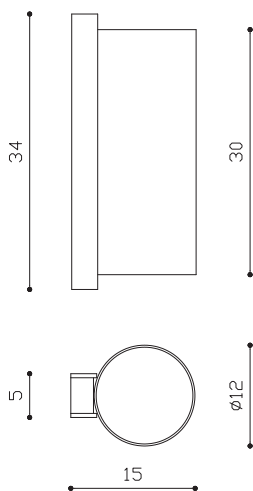

TMM

Floor and Table Lamp

(1.) 1961 and (2.) 2002 y (3., 4.) 1964

GENERAL DESCRIPTION:

ADI FAD Critics Award 1962

The most celebrated piece by one of the masters of Spanish design, the TMM is an exquisite demonstration of formal serenity and functional efficiency. A base in the form of a cross supports the square shaft and the drum-shaped height adjustable shade.

UNE-EN 60598
UNE-EN 55015

STRUCTURE:

- (1.) Cherry, wenge, beech or walnut wood structure.
- (2.) Satin nickel structure.
- (3., 4.) Beech wood structure.

LAMPSHADE:

- (1.) Height adjustable lampshade.
- (1., 3., 4.) Beige or white cardboard structure.
- (2.) Acrylsatiné methacrylate shade.

MAINTENANCE:

Clean with a smooth cloth. Do not to use ammonia products, solvents, abrasives, etc.

OTHERS:

- (1.) The luminary is delivered just in one packet.
 - (1.) The light is switched on and off by pulling lightly on the cable.
 - (2., 3., 4.) The luminaries are delivered in different packets.
 - (4.) Two connection options: direct to the wall or with plug (in this case, the light is switched on and off by pulling lightly on the cable).
- The assembly instructions are delivered with the product.

1. TMM table lamp

2. TMM Metálico wall lamp

(3., 4.) TMM largo and corto

(1.)TMM table lamp

(2.) TMM Metálico wall lamp

(3.) TMM largo wall lamp

(4.) TMM corto wall lamp