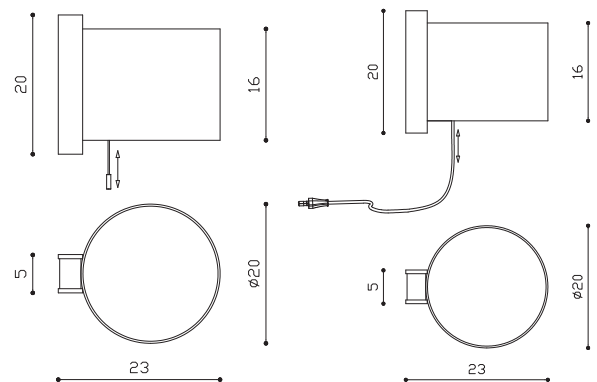

UNE-EN 60598
UNE-EN 55015

STRUCTURE:

- (1.) Cherry, wenge, beech or walnut wood structure.
- (2.) Satin nickel structure.
- (3., 4.) Beech wood structure.

LAMPSHADE:

- (1.) Height adjustable lampshade.
- (1., 3., 4.) Beige or white cardboard structure.
- (2.) Acrylsatiné methacrylate shade.

MAINTENANCE:

Clean with a smooth cloth. Do not to use ammonia products, solvents, abrasives, etc.

OTHERS:

- (1.) The luminary is delivered just in one packet.
 - (1.) The light is switched on and off by pulling lightly on the cable.
 - (2., 3., 4.) The luminaries are delivered in different packets.
 - (4.) Two connection options: direct to the wall or with plug (in this case, the light is switched on and off by pulling lightly on the cable).
- The assembly instructions are delivered with the product.

1. TMM table lamp

2. TMM Metálico wall lamp

(3., 4.) TMM largo and corto

(1.)TMM table lamp

(2.) TMM Metálico wall lamp

(3.) TMM largo wall lamp

(4.) TMM corto wall lamp