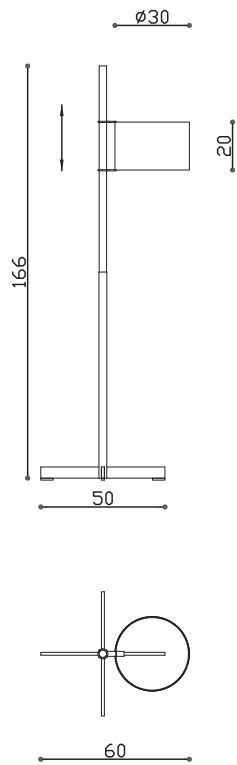

(1.)TMM table lamp