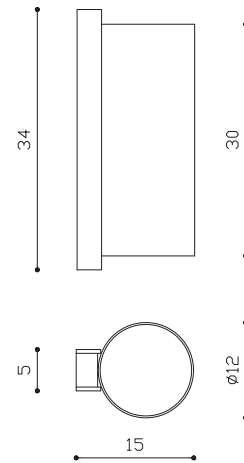

TMM

Floor and Table Lamp

(1.) 1961 and (2.) 2002 y (3., 4.) 1964

GENERAL DESCRIPTION:

ADI FAD Critics Award 1962

The most celebrated piece by one of the masters of Spanish design, the TMM is an exquisite demonstration of formal serenity and functional efficiency. A base in the form of a cross supports the square shaft and the drum-shaped height adjustable shade.

UNE-EN 60598
UNE-EN 55015

STRUCTURE:

- (1.) Cherry, wenge, beech or walnut wood structure.
- (2.) Satin nickel structure.
- (3., 4.) Beech wood structure.

LAMPSHADE:

- (1.) Height adjustable lampshade.
- (1., 3., 4.) Beige or white cardboard structure.
- (2.) Acrylsatiné methacrylate shade.

1. TMM table lamp

2. TMM Metálico wall lamp

(3., 4.) TMM largo and corto

(1.)TMM table lamp

(2.) TMM Metálico wall lamp

(3.) TMM largo wall lamp

(4.) TMM corto wall lamp