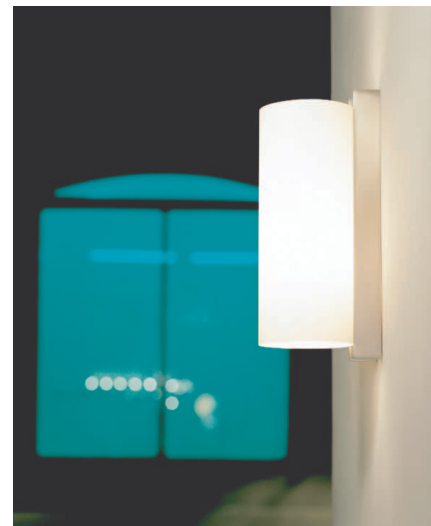

2. TMM Metálico wall lamp