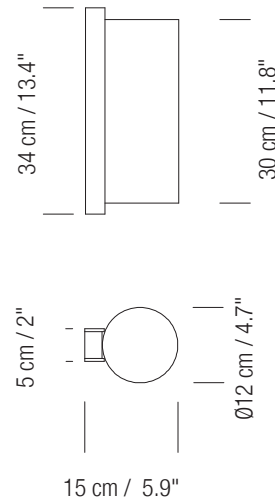

(2. and 3.) TMM Metálico and TMM largo wall lamp