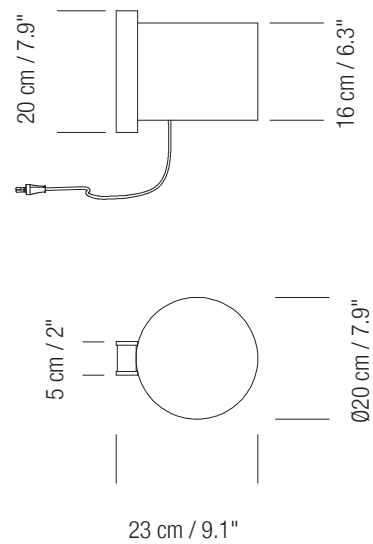

### GENERAL CHARACTERISTICS

- (1.) TMM floor lamp
- (2.) TMM metálico wall lamp
- (3.) TMM largo wall lamp
- (4.) TMM corto wall lamp

- (1.) Cherry, wenge, beech, walnut or natural oak wood structure. Height adjustable lampshade.
- (2.) Satin nickel structure. Acrylsatiné methacrylate shade.
- (3. and 4.) Beech wood structure.
- (1., 3. and 4.) Beige or white cardboard lampshade. (1. and 4.) Optional upper disk in white translucent technical of polymer.
- (4.) Available in two versions: with plug (\*) or direct connection to the wall.
- (1. and 4\*.) The light is switched on and off by pulling lightly on the cable.

(2.) TMM Metálico, wall lamp

(3., 4.) TMM largo and corto, wall lamp

(1.) TMM floor lamp

(2. and 3.) TMM Metálico and TMM largo wall lamp

(4.) TMM corto wall lamp