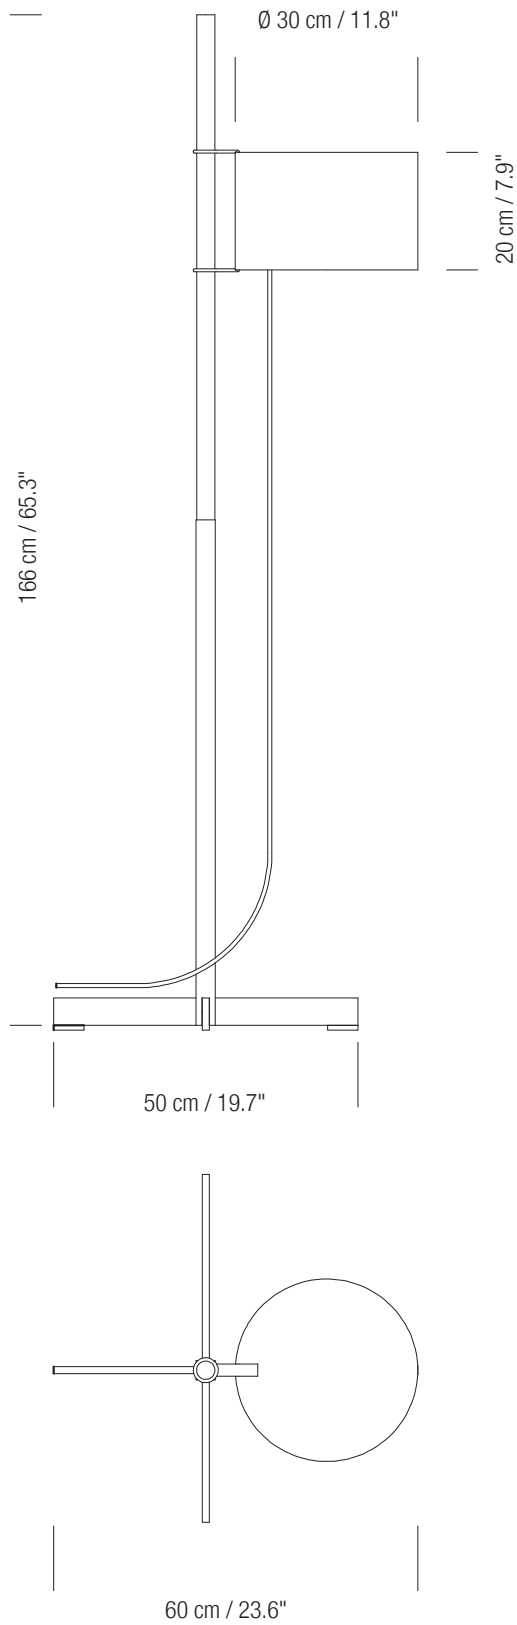

(1.) TMM floor lamp