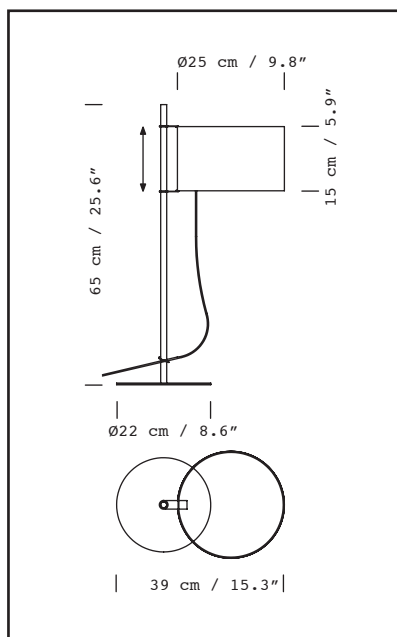

APPROXIMATE WEIGHT (without package)

2,1 Kg / 4.6 lb

REGULATIONS

CE

IP 20

UNE-EN 60598

UNE-EN 55015

UNE-EN 60529

Non-class 2

Dry location only

UL-153

E-352592

MAINTENANCE

Clean with a smooth cloth. It is advised not to use any ammonia, solvent or abrasive products.

OTHERS

The lamp are delivered in different packets.

The assembly instructions are delivered with the product.

MODEL