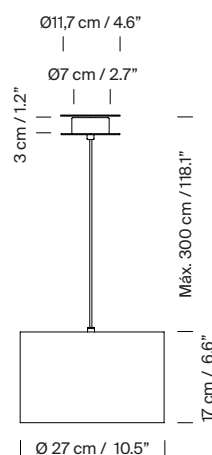

UL Models

Model A: PT2