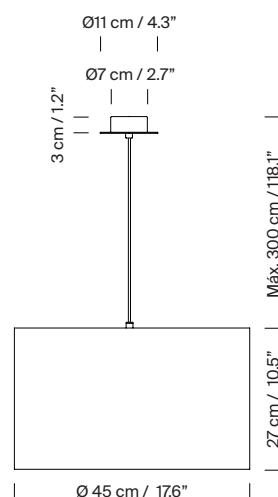

Model B: GT2