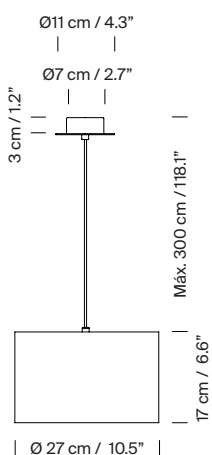

Regulations:

CE
UNE-EN 60598
UNE-EN 55015
UNE-EN 60529

UL

Dry location only
UL-1598
E-353545

Maintenance:

Clean with a smooth cloth. Do not use ammonia, solvents or abrasive cleaning products.

Others:

The lamp is delivered in different packages.
The assembly instructions are delivered with the product.

CE Models

Model A: PT2