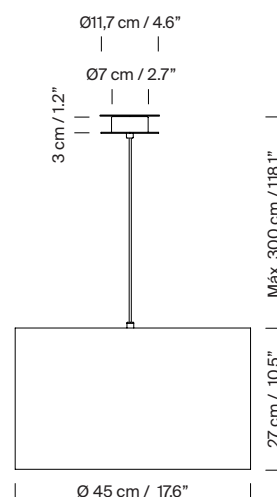

Model B: GT2

Collection:

Table lamps

Pendant lamps