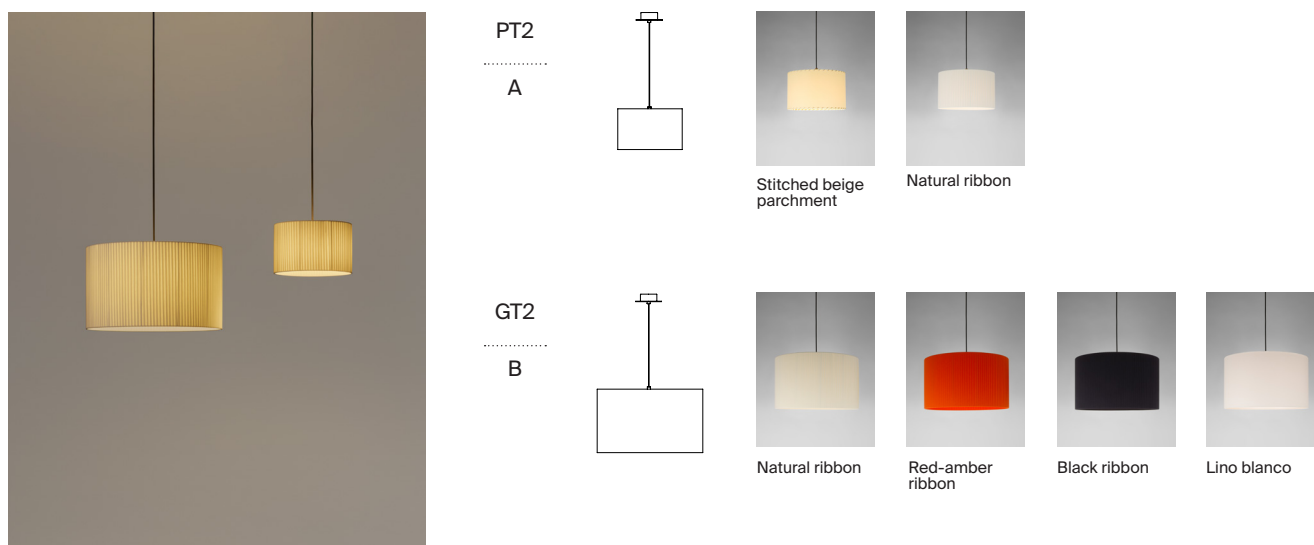

## Sísís cilíndricas

Santa & Cole Team. 1993  
Pendant lamp

Ever since its inception, Santa & Cole has developed this simple, highly customisable system for assembling individual pendant lamps. Sísís features several types of rosettes for the ceiling in a range of finishes for the best fit, combined with shades in a variety of sizes, shapes and materials.

Cylindrical in shape, there are two sizes: the PT2 being the small one, and the GT2, the larger one. Depending on the size, the lampshades are available in parchment, linen or ribbon in ecru, red-amber and black.

### General description:

(A) Lampshade available in 2 finishes: stitched beige parchment or natural ribbon.

(B) Shade available in 4 finishes: natural, red-amber or black ribbon and white linen.

Circular metallic canopy satin nickel or textured white, black finished (A) for a simple lamp socket, (B) for a double or simple lamp socket.