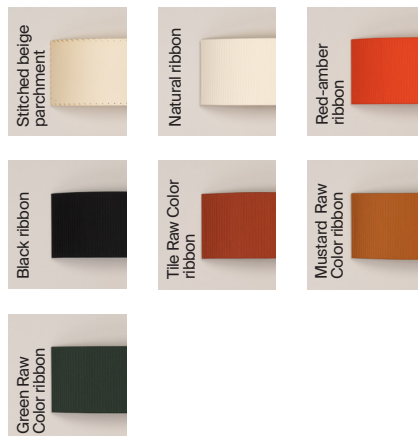

**Lampshades**

**Comodín cuadrado**

A

**Comodín rectangular**

B

A minimalist square or rectangular wall lamp with an arched ribbon or parchment shade that prevents the light source from being directly in view from the side. Each ribboned shade is handcrafted. In our search for the perfect hues, we collaborated with the studio Raw Color in Eindhoven (Holland) to create new ribbons. Each woven from three distinct yarns that created new colours: terracotta, mustard yellow and forest green. The three basic colours in the ribbon collection, natural white, amber red and black (available since 1994) complete the range of six colours available. The handstitched parchment version portrays the way Santa & Cole promotes warm lighting through natural materials.

**General description:**

Chrome-plated structure.

Shade available in 7 finishes: Stitched beige parchment; natural, red-amber or black ribbon and terracotta, mustard or green Raw Color ribbon. Suitable for Outlet Box (American version).