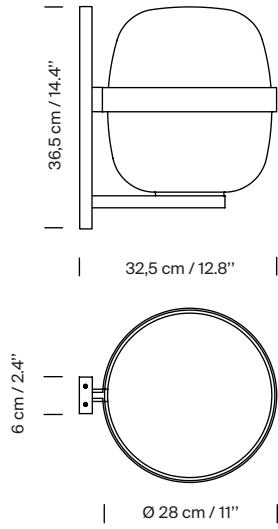

Model (European version):