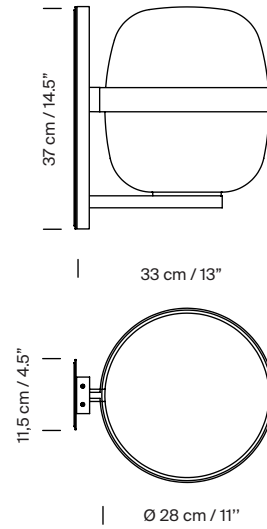

Model (American version):

Collection:
Table lamps

Pendant lamps

Wall lamps (Outdoor)

Outdoor lamps