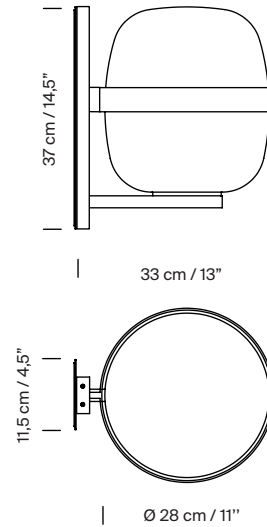

Model (American version):

Collection:
Table lamps

Pendant lamps

Wall lamps (Outdoor)

Outdoor lamps