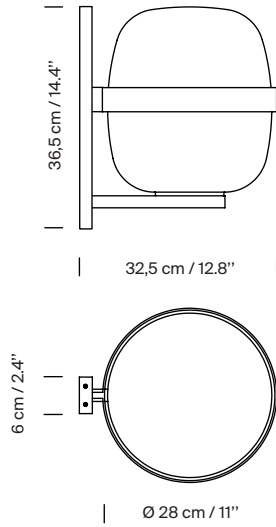

Model (European version):