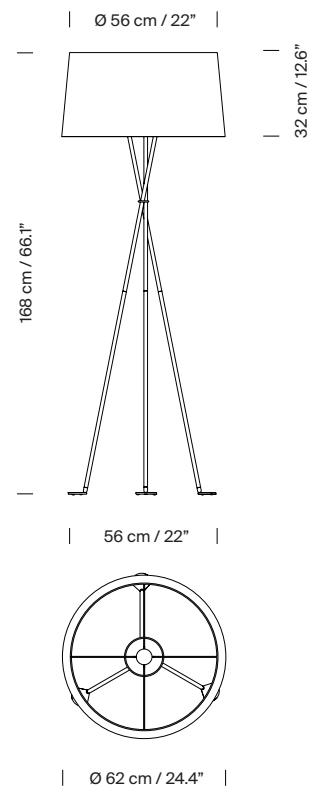

Model (American version):

Collection:

Table lamps

Floor lamps

Pendant lamps

Wall lamps