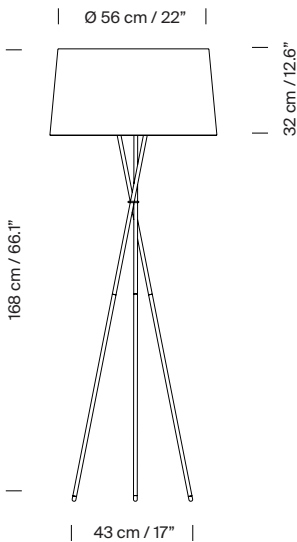

General description:

Black metal structure.

Natural, red-amber, black, Diplomática striped or Bretona striped ribbon lampshade.

Electric cable length: 2,5 m / 97,5"

Approximate weight (unpacked):

4 kg / 8.8 lb

Technical information:

European version: Dimmable light source included

American version: Recommended dimmable light source (not included)

LED bulb: 11 W / 1.521 lm / 2700 K

E27 - E26 / Max. hgt. 160 mm / 6.3"

Others:

The lamp is delivered in different packages.
The assembly instructions are delivered with the product.

Models / Codes: European Version

$\varnothing 62 \text{ cm} / 24.4''$

Lampshade	Code
Natural	TRISA01
Red-amber	TRISA02
Black	TRISA03
Diplomática stripe	TRISA07
Bretona stripe	TRISA08

Trípode

Santa & Cole Team. 1997
Floor lamp

SANTA & COLE

Models / Codes: American Version

56 cm / 22"

Ø 62 cm / 24.4"

Lampshade	Code
Natural	TRISA01UL
Red-amber	TRISA02UL
Black	TRISA03UL
Diplomática stripe	TRISA07UL
Bretona stripe	TRISA08UL