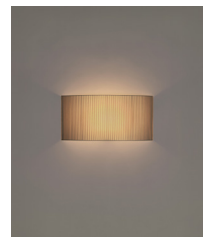

Wall lamps

Comodín