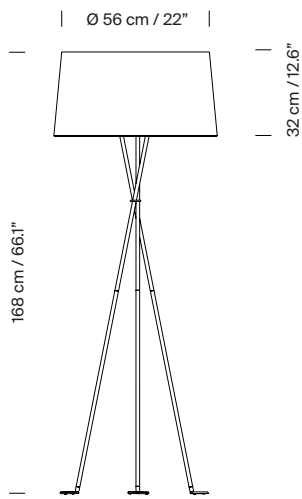

General description:

Black metal structure.

Natural, red-amber, black, Diplomática striped or Bretona striped ribbon lampshade.

Electric cable length: 2,5 m / 97,5"

Approximate weight (unpacked):

4 kg / 8.8 lb

Others:

The lamp is delivered in different packages.
The assembly instructions are delivered with the product.

Models / Codes: European Version

$\varnothing 62 \text{ cm} / 24.4''$

Lampshade	Code
Natural	TRISA01
Red-amber	TRISA02
Black	TRISA03
Diplomática stripe	TRISA07
Bretona stripe	TRISA08

Trípode

Santa & Cole Team. 1997
Floor lamp

SANTA & COLE

Models / Codes: American Version

56 cm / 22"

Ø 62 cm / 24.4"

Lampshade	Code
Natural	TRISA01UL
Red-amber	TRISA02UL
Black	TRISA03UL
Diplomática stripe	TRISA07UL
Bretona stripe	TRISA08UL