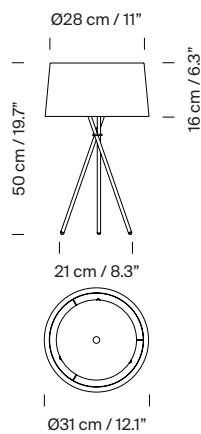

Trípode

Santa & Cole Team. 2002
Table lamp

Regulations:

European version
UNE-EN 60598
UNE-EN 55015
UNE-EN 60529

American version
Dry location only
UL-153
E-352592

Maintenance:

Clean with a smooth cloth. Do not use ammonia, solvents or abrasive cleaning products.

Others:

The lamp is delivered in different packages.
The assembly instructions are delivered with the product.

Model A: Trípode M3