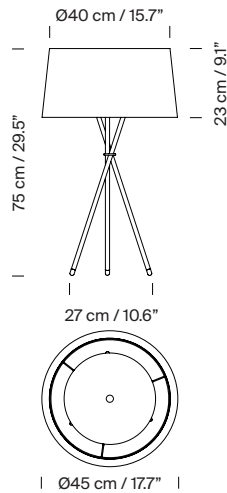

Model B: Trípode G6