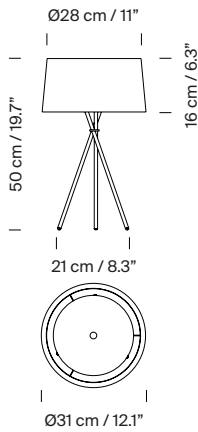

Trípode

Santa & Cole Team. 2002
Table lamp

Regulations:

CE
UNE-EN 60598
UNE-EN 55015
UNE-EN 60529

UL
Dry location only
UL-153
E-352592

Maintenance:

Clean with a smooth cloth. Do not use ammonia, solvents or abrasive cleaning products.

Others:

The lamp is delivered in different packages.
The assembly instructions are delivered with the product.

Model A: Trípode M3