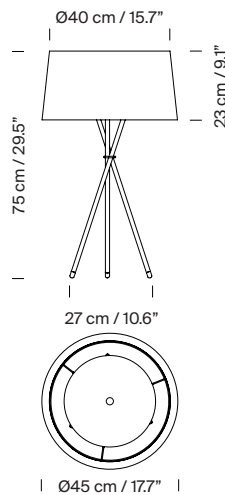

Model B: Trípode G6