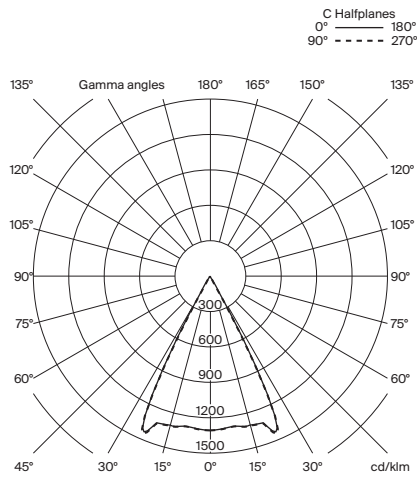

### General description:

Gyratory structure manufactured in glossy metal and ABS plastic in white grey or pure red.  
Adjustable focal length from 30° to 50°.  
Adjustable light intensity 0% to 100%.  
Dimmer and switch incorporated into the luminaire.  
Electric cable length: 2,5 m / 98.4".

## Beam 30°

## Beam 50°