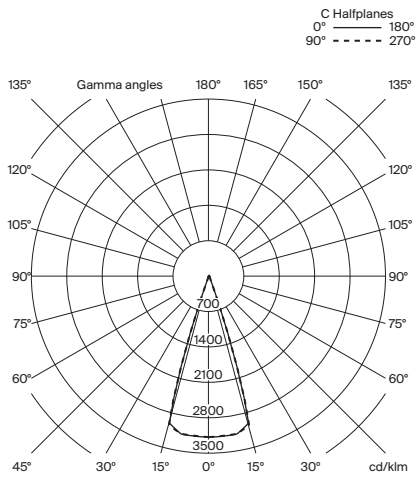

### General description:

Gyratory structure manufactured in glossy metal and ABS plastic in white grey or pure red.  
Adjustable focal length from 30° to 50°.  
Adjustable light intensity 0% to 100%.  
Dimmer and switch incorporated into the luminaire.  
Electric cable length: 2,5 m / 98.4".

## Beam 30°

## Beam 50°