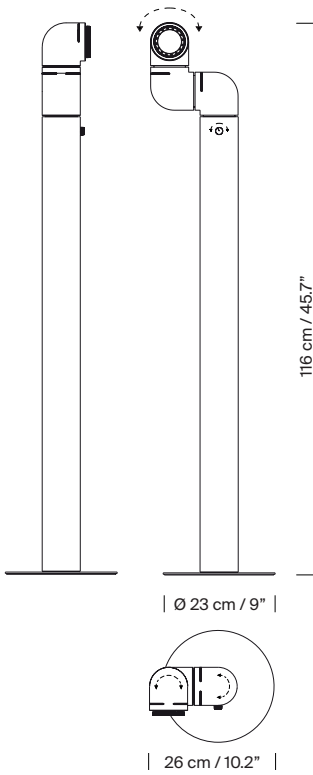

Model:

Collection:
Table lamps

Floor lamps