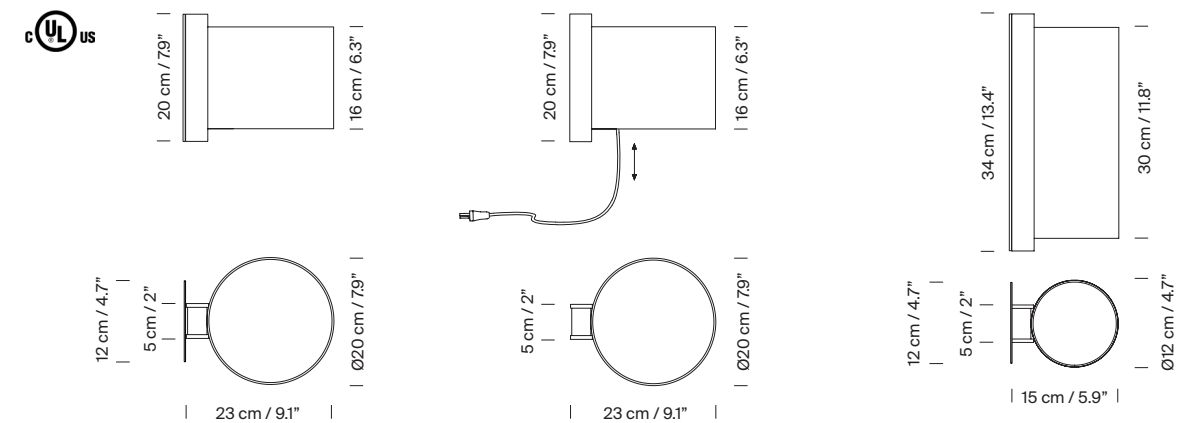

Regulations:

CE
UNE-EN 60598
UNE-EN 55015
UNE-EN 60529

UL
Dry location only
UL-1598
E-353545

Maintenance:

Clean with a smooth cloth. Do not use ammonia, solvents or abrasive cleaning products.

Others:

The lamp is delivered in one package.
The assembly instructions are delivered with the product.

Model A: TMM corto

Models B / C: TMM largo / TMM metálico

Collection:

Floor lamps

Wall lamps