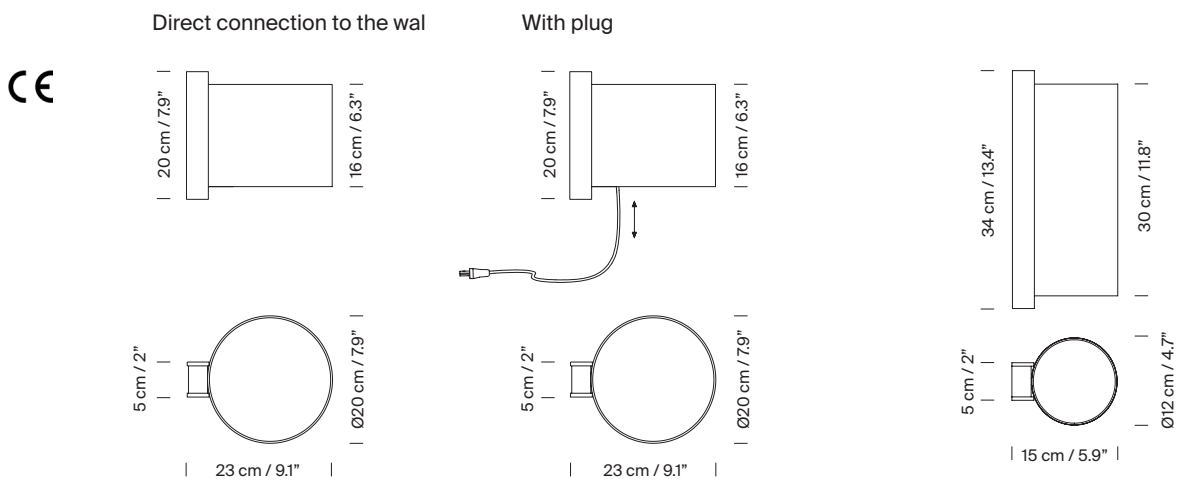

Regulations:

CE
UNE-EN 60598
UNE-EN 55015
UNE-EN 60529

UL
Dry location only
UL-1598
E-353545

Maintenance:

Clean with a smooth cloth. Do not use ammonia, solvents or abrasive cleaning products.

Others:

The lamp is delivered in one package.
The assembly instructions are delivered with the product.

Model A: TMM corto

Models B / C: TMM largo / TMM metálico

Collection:

Floor lamps

Wall lamps