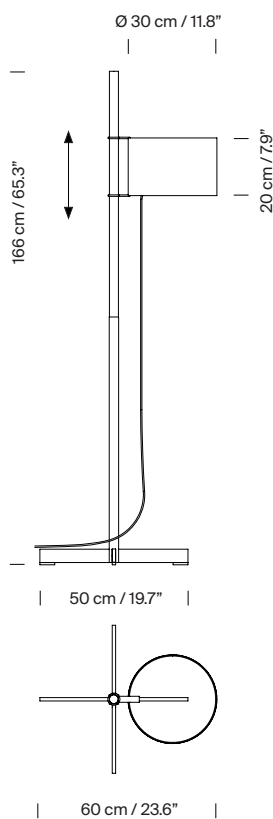

Regulations:

European version
UNE-EN 60598
UNE-EN 55015
UNE-EN 60529

American version
Dry location only
UL-153
E-352592

Maintenance:

Clean with a smooth cloth. Do not use ammonia, solvents or abrasive cleaning products.

Others:

The lamp is delivered in different packages.
The assembly instructions are delivered with the product.

Model / Codes:

Wooden structure	Parchment lampshade	Code / European Version	Code / American Version
Beech	Beige	TMMSA01	TMMSA01UL
	White	TMMSA02	TMMSA02UL
	White with upper diffuser	TMMSA03	TMMSA03UL
Natural oak	Beige	TMMSA10	TMMSA10UL
	White	TMMSA11	TMMSA11UL
	White with upper diffuser	TMMSA12	TMMSA12UL
Cherry	Beige	TMMSA04	TMMSA04UL
	White	TMMSA05	TMMSA05UL
	White with upper diffuser	TMMSA06	TMMSA06UL
Walnut	Beige	TMMSA07	TMMSA07UL
	White	TMMSA08	TMMSA08UL
	White with upper diffuser	TMMSA09	TMMSA09UL
Black oak	Beige	TMMSA13	TMMSA13UL
	White	TMMSA14	TMMSA14UL
	White with upper diffuser	TMMSA15	TMMSA15UL

Collection:

Floor lamps

Wall lamps