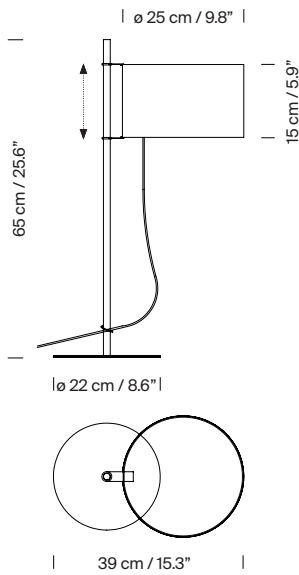

Maintenance:

Clean with a smooth cloth. Do not use ammonia, solvents or abrasive cleaning products.

Others:

The lamp is delivered in different packages.
The assembly instructions are delivered with the product.

Model:

Collection:

Table lamps

Floor lamps