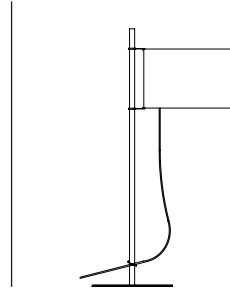

TMD

Miguel Milá, 1996

Table lamp

In keeping with the premises of the highly regarded TMM lamp, of which Santa & Cole commissioned a table version from Miguel Milá at the time, Miguel tackled this project with the idea of a shade that rose like a flag up a mast.

In order to reduce the number of sections he replaced wood with metal and the cross-shaped base for a circular one, taking up less space on an already crowded desk. However, he did maintain the ingenious system of using a simple rubber ring to affix the shade at the desired height, and the mechanism whereby the lamp is switched on and off by pulling on the electric cord. A metal washer on the shaft is used for wrapping and directing the cable, and forms an inconspicuous part of the design.

GENERAL DESCRIPTION

Satin nickel structure.

Height-adjustable white linen lampshade.

The light is switched on/off by pulling lightly on the cable.

Electric cable length: 2,25 m / 88.6"

LIGHT SOURCE

Recommended light sources:

LED bulb: 6 W

Compact fluorescent: 6 W

Incandescent: Max. 60 W

E27 - E26

(Max. hgt. 125 mm / 4.9")

Light source not included.

Compatible with bulbs of the Energy efficiency class (E.E.C):

A++... E.

Suitable only for indoor use.

Always use the light source recommended or equivalent.

Input voltage : 100, 120, 230 Vac.

(50 Hz / 60 Hz). According to destination.

APPROXIMATE WEIGHT (unpacked)

2,3 Kg / 5.07 lb