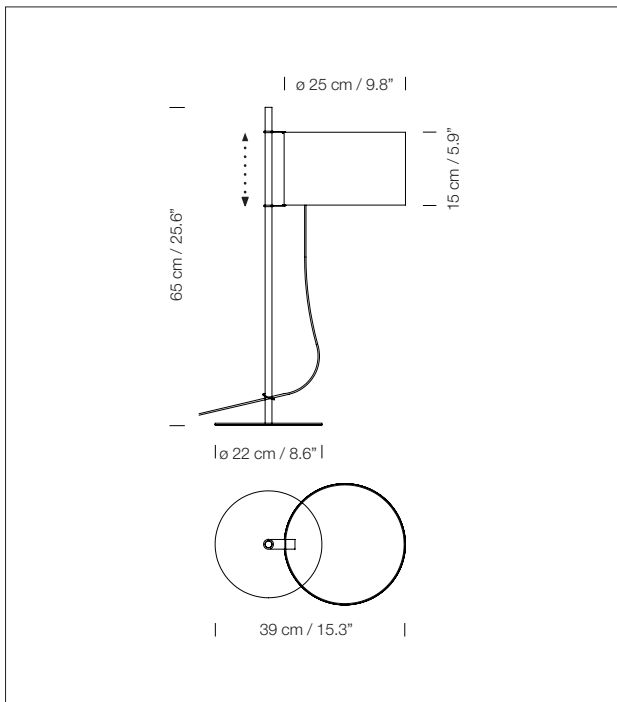

SANTA & COLE

REGULATIONS

CE

IP 20

UNE-EN 60598

UNE-EN 55015

UNE-EN 60529

Non-class 2

Dry location only

UL-153

E-352592

MAINTENANCE

Clean with a smooth cloth. Do not use ammonia, solvents or abrasive cleaning products.

OTHERS

The lamp is delivered in different packages.

The assembly instructions are delivered with the product.

MODEL

COLLECTION

Table lamp

Floor lamp

TMD

TMD