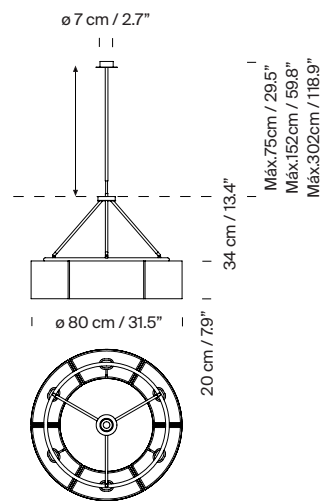

Sexta

Miguel Milá. 2003
Pendant lamps

Regulations:

European version
UNE-EN 60598
UNE-EN 55015
UNE-EN 60529

American version
Dry location only
UL-1598
E-353545

Maintenance:

Clean with a smooth cloth. Do not use ammonia, solvents or abrasive cleaning products.

Others:

The lamps is delivered in different packets.
The assembly instructions are delivered with the product.

Model A: Sexta (European version)