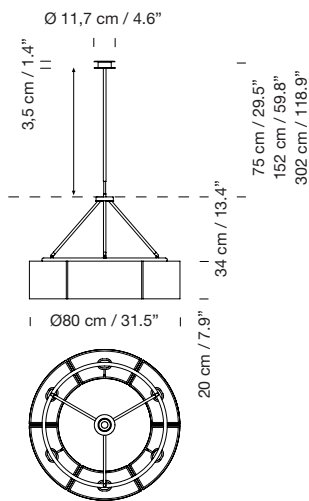

Model A: Sexta (American version)