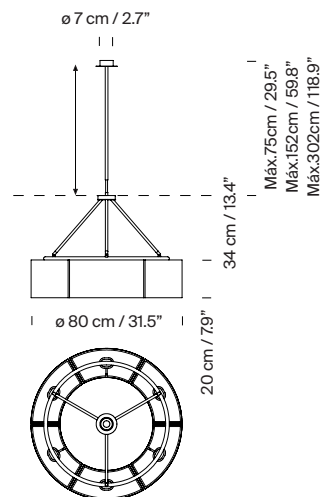

Sexta

Miguel Milá. 2003
Pendant lamps

Regulations:

CE
UNE-EN 60598
UNE-EN 55015
UNE-EN 60529

UL

Dry location only
UL-1598
E-353545

Maintenance:

Clean with a smooth cloth. Do not use ammonia, solvents or abrasive cleaning products.

Others:

The lamps is delivered in different packets.
The assembly instructions are delivered with the product.

Model A: Sexta