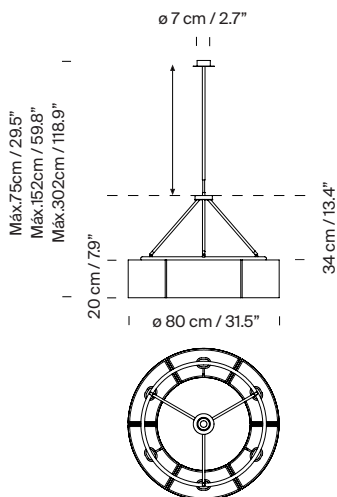

Sexta

Miguel Milá. 2003
Pendant lamps

Regulations:

CE
UNE-EN 60598
UNE-EN 55015
UNE-EN 60529

UL

Dry location only
UL-1598
E-353545

Maintenance:

Clean with a smooth cloth. Do not use ammonia, solvents or abrasive cleaning products.

Others:

The lamps is delivered in different packets.
The assembly instructions are delivered with the product.

Model A: Sexta