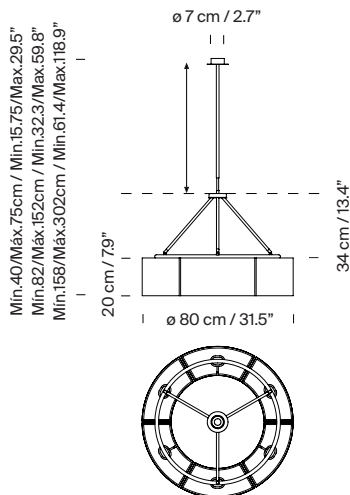

Sexta

Miguel Milá. 2003
Pendant lamps

Regulations:

CE
UNE-EN 60598
UNE-EN 55015
UNE-EN 60529

UL

Dry location only
UL-1598
E-353545

Maintenance:

Clean with a smooth cloth. Do not use ammonia, solvents or abrasive cleaning products.

Others:

The lamps is delivered in different packets.
The assembly instructions are delivered with the product.

Model A: Sexta