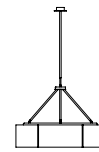

Sexta

Miguel Milá. 2003
Pendant lamps

Sexta

A

Sexta 12

B

This New Century design is a lightweight, double circle of light divided into six 60° sections, for the small version, and twelve 30° sections for the large version. As with all designs by Miguel Milá, master and pioneer of Spanish design, the composition is beautiful and simple, generating a well-nuanced lighting.

General description:

Chrome-plated structure.
White translucent PVC lampshades.
Optional opal translucent methacrylate diffusers.
Chrome-plated metallic circular canopy.

(A) Sexta

4 support options, with telescopic tube: 40/75 cm / 15.75/29.5", 82/152 cm / 32.3/59.8" or 156/302 cm / 61.4/118.9" and without telescopic tube. Six lampshades.
Junction Box adaptor included Ø 11,7 cm / 4.6" (UL market).

(B) Sexta 12

Hanging system of 1 support. 12 lampshades.
Suitable for Junction Box (UL market).

Approximate weight (unpacked):

(A) Sexta: 6 Kg / 13.2 lb
(B) Sexta 12: 8,2 kg / 18 lb

Technical information: