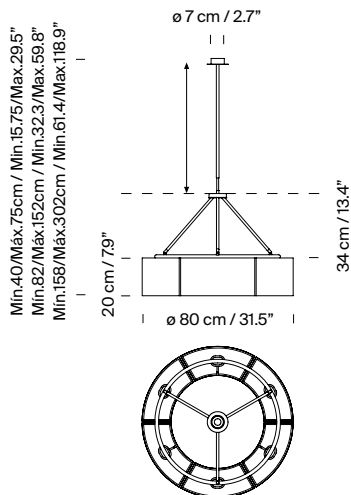

Sexta

Miguel Milá. 2003
Pendant lamps

Regulations:

CE
UNE-EN 60598
UNE-EN 55015
UNE-EN 60529

UL

Dry location only
UL-1598
E-353545

Maintenance:

Clean with a smooth cloth. Do not use ammonia, solvents or abrasive cleaning products.

Others:

The lamps is delivered in different packets.
The assembly instructions are delivered with the product.

Model A: Sexta