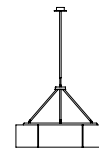

Sexta

Miguel Milá. 2003
Pendant lamps

Sexta

A

Sexta 12

B

This New Century design is a lightweight, double circle of light divided into six 60° sections, for the small version, and twelve 30° sections for the large version. As with all designs by Miguel Milá, master and pioneer of Spanish design, the composition is beautiful and simple, generating a well-nuanced lighting.

General description:

Chrome-plated structure.
White translucent PVC lampshades.
Optional opal translucent methacrylate diffusers.
Chrome-plated metallic circular canopy.

(A) Sexta

4 support options, with telescopic tube: 40/75 cm / 15.75/29.5", 82/152 cm / 32.3/59.8" or 156/302 cm / 61.4/118.9" and without telescopic tube. Six lampshades.
Junction Box adaptor included Ø 11,7 cm / 4.6" (UL market).