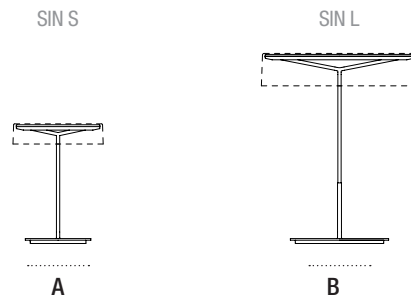

Sin

Antoni Arola, 2013

Table lamp

This lamp is named after everything it does without, particularly if it is used without a shade. Commissioned to Antoni Arola in order to transform it into the new basic Santa & Cole lamp in the wake of the LED revolution, it manages to fuse simplicity and technology in order, leaving a luminous ring elegantly hanging in the air. The light can be dimmed using the switch housed in the base, and the larger model on full power can broadly light up any work surface.

The two sizes of lamp are available in two matte colours: white or graphite, and a clear white shade or an opaque aluminium shade may be added. Or just be care free and leave them shade free.

GENERAL DESCRIPTION

S&C white or graphite metal structure with matte finish.

Optional white engineering plastic lampshade or S&C white or graphite aluminium with matte finish.

Electric cable length: 2,5 m / 98.4"

LIGHT SOURCE

(A)

Module of 108 LEDs
Power system: 12,5 W
Operating voltage: 24 VDC
T^a Colour : 2.700 K
CRI: 90
Lifetime: 40.000 h
Luminous flux: 702 lm

Built-in LED.
Dimmer included.
Energy efficiency class (E.E.C):
A++... A.
Suitable only for indoor use.
Always use this light source.

Input voltage : 90 ~ 264 Vac.
(50 Hz / 60 Hz). According to destination

(B)

Module of 216 LEDs
Power system: 25 W
Operating voltage: 24 VDC
T^a Colour : 2.700 K
CRI: 90
Lifetime: 40.000 h
Luminous flux: 1.404 lm