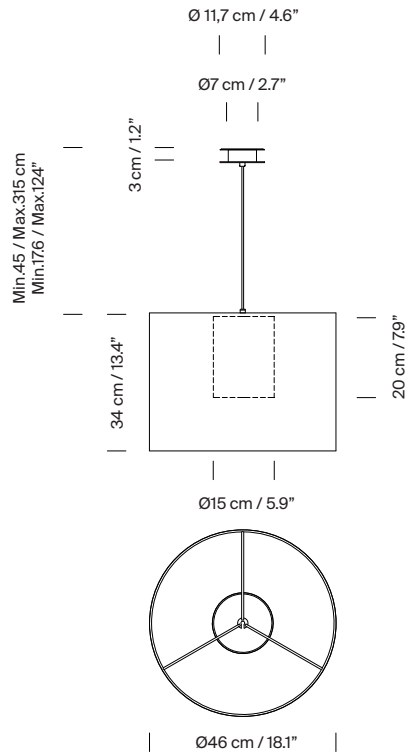

Model B: Moaré Liviana M

Collection:
Pendant lamps