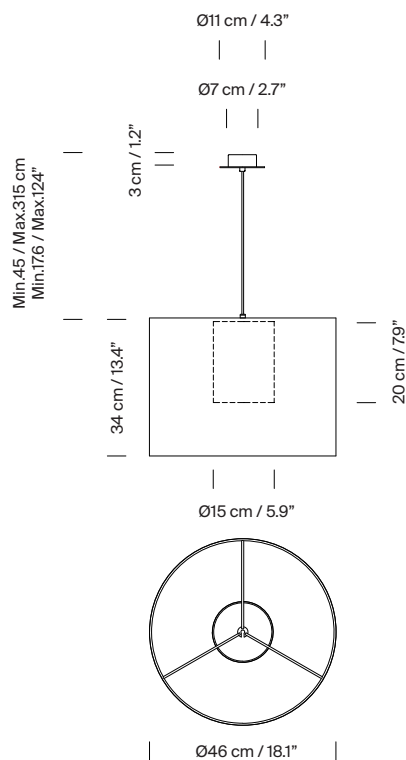

Model B: Moaré Liviana M