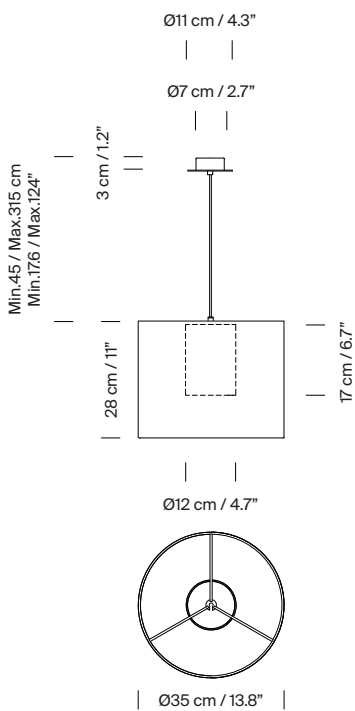

Moaré Liviana

Antoni Arola. 2017
Pendant lamps

Regulations:

CE
UNE-EN 60598
UNE-EN 55015
UNE-EN 60529

UL

Dry location only
UL-1598
E-353545

Maintenance:

Clean with a smooth cloth. Do not use ammonia, solvents or abrasive cleaning products.

Others:

The lamp is delivered in different packages.
The assembly instructions are delivered with the product.

CE Models

CE

Model A: Moaré Liviana S