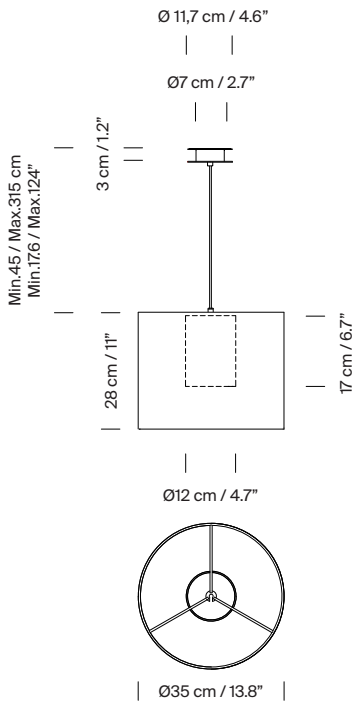

UL Models

Model A: Moaré Liviana S