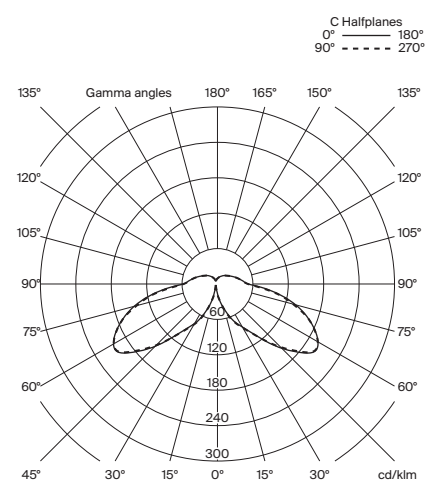

Maija

Ilmari Tapiovaara. 1955
Table lamps

SANTA & COLE

Tapiovaara said that “it is impossible to create a new object without a point of reference—and nature is the best and closest manual for the industrial designer; whether in terms of the object’s purpose, that is, its functional requirements, or in terms of shape, colour, material and adequate proportion”. In 1955, when Alvar Aalto was the dominant figure of Helsinki’s cultural life, Ilmari Tapiovaara presented himself as the first Finnish non-architect designer. An expert in chairs and furniture, he created his sole and unique household lamp: Maija.

The Maija collection conveys the feeling of light in Baltic cities, where the streets are barely illuminated, apart from the light beaming through the windows of homes and shops: from the inside, outwards. Inspired by this, Tapiovaara created a honeycomb structure composed of stacked metal discs that filters out its happy inner light. The Maija bee was a very popular cartoon character in those years. Offered by Santa & Cole in its original pale pink version or white version.

General description:

Metallic lampshade finished in matte white or satin nude rose.
Brass legs finished in matte.
Diffuser in white translucent methacrylate.

Technical information:

Light source included (dimmable)
LED Module

Rated input wattage: 12 W
Operating voltage: 24 VDC
CCT : 2.700 K
CRI: 90
Lifetime: 40.000 h
Luminous flux: 346 lm

Built-in adjustable LED.
Dimmer included.
Suitable only for indoor use.
Always use this light source.

Input voltage : 90 ~ 264 Vac.
(50 Hz / 60 Hz). According to destination.