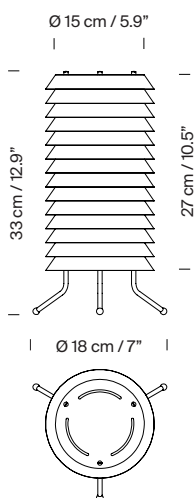

Maija

Ilmari Tapiovaara. 1955
Table lamps

Approximate weight (unpacked):

1,3 kg / 2.9 lb

Regulations:

European version

UNE-EN 60598

UNE-EN 55015

UNE-EN 60529

UNE-EN 62031

UNE-EN 61000-3-2

UNE-EN 61347-2-13

American version

Dry location only

UL-153

UL-8750

E-363621

Maintenance:

Clean with a smooth cloth. Do not use ammonia, solvents or abrasive cleaning products.

Others:

The lamp is delivered in one package.

The assembly instructions are delivered with the product.

Model: