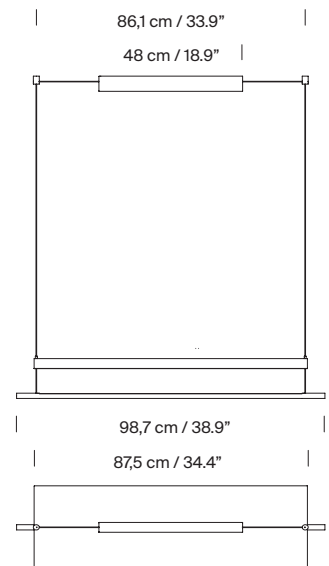

General description:

Black metal structure with matte finish.
S&C white metallic shade with brilliant finish (exterior).
Polycarbonate diffuser.
Electric cable length: 3 m / 118,1"

Approximate weight (unpacked):

Lámina

Antoni Arola. 2018
Pendant lamps

Model A: Lámina 45

Model B: Sistema Lámina 45

2 modules (A)

1 module (B)

Examples of composition

3 modules (A + B)

4 modules (A + 2B)

Lámina

Antoni Arola. 2018
Pendant lamps

Model C: Lámina 85

Model D: Sistema Lámina 85.

2 modules (A)

1 module (B)

Examples of composition

3 modules (A + B)

4 modules (A + 2B)

Lámina

Antoni Arola. 2018
Pendant lamps

Model E: Lámina 165

Model F: Lámina Mayor