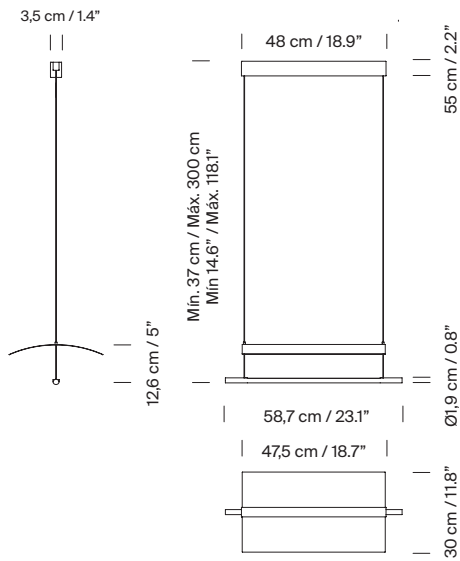

General description:

Black metal structure with matte finish.
S&C white metallic shade with brilliant finish (exterior).
Polycarbonate diffuser.
Electric cable length: 3 m / 118,1"

Approximate weight (unpacked):

Lámina

Antoni Arola. 2018
Pendant lamps

Model A: Lámina 45

Model B: Sistema Lámina 45

2 modules (A)

1 module (B)

Examples of composition

3 modules (A + B)

3 modules (A + B)

4 modules (A + 2B)

Lámina

Antoni Arola. 2018
Pendant lamps

Model E: Lámina 165

Model F: Lámina Mayor