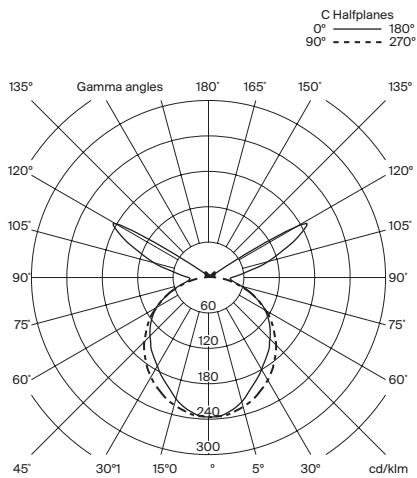

Lámina

Antoni Arola. 2018
Pendant lamps

Modelo A: Lámina 45