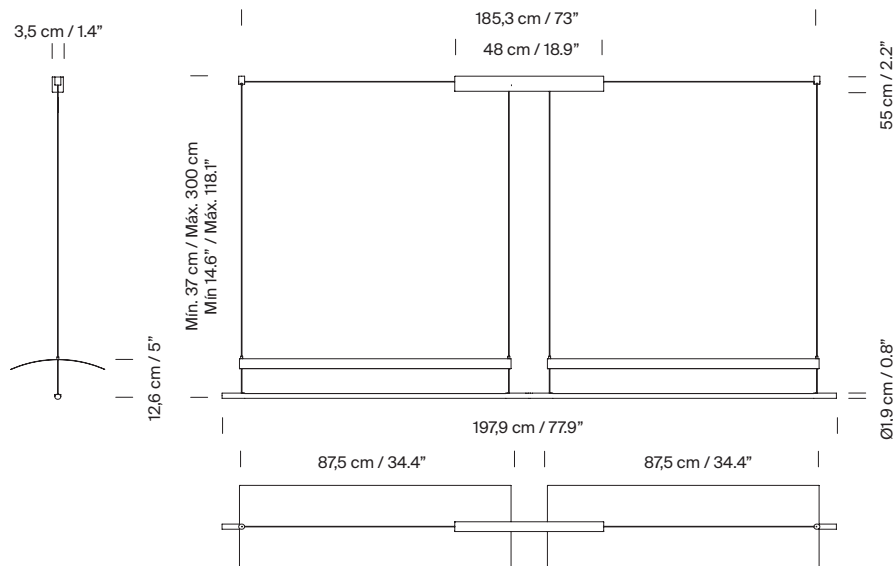

General description:

Black metal structure with matte finish.
S&C white metallic shade with brilliant finish (exterior).
Polycarbonate diffuser.
Electric cable length: 3 m / 118,1"

Approximate weight (unpacked):

Lámina

Antoni Arola. 2018
Pendant lamps

Model A: Lámina 45

Model B: Sistema Lámina 45

2 modules (A)

1 module (B)

Examples of composition

3 modules (A + B)

4 modules (A + 2B)

Lámina

Antoni Arola. 2018
Pendant lamps

Model C: Lámina 85

Model D: Sistema Lámina 85.

2 modules (A)

1 module (B)

Examples of composition

3 modules (A + B)

4 modules (A + 2B)

Lámina

Antoni Arola. 2018
Pendant lamps

Model E: Lámina 165

Model F: Lámina Mayor