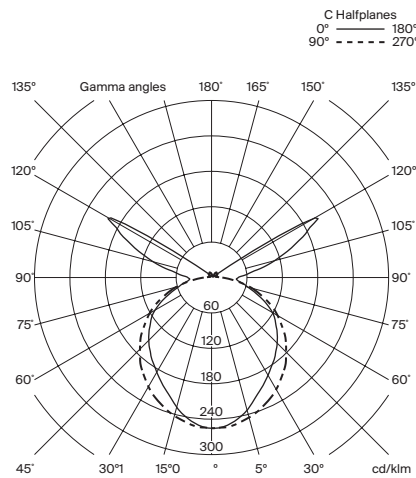

(F) LED strip
Rated input wattage: 44 W
Operating voltage: 36VDC
Luminous flux: 1.977 lm

Colour Temp.: 2.700K
CRI: 90
Lifetime: 40.000 h

Built-in LED.
Suitable for dimming 0-10V. (Not included external dimmer switch 0-10V).
Energy efficiency class (E.E.C): A+... A.
Suitable only for indoor use.
Always use this light source.

Input voltage: 100 ~ 277 Vac.
(50 Hz / 60 Hz). According to destination.

Lámina

Antoni Arola. 2018
Pendant lamps

Modelo A: Lámina 45

Modelo C: Lámina 85

Modelo E: Lámina 165

Modelo F: Lámina Mayor

Regulations: