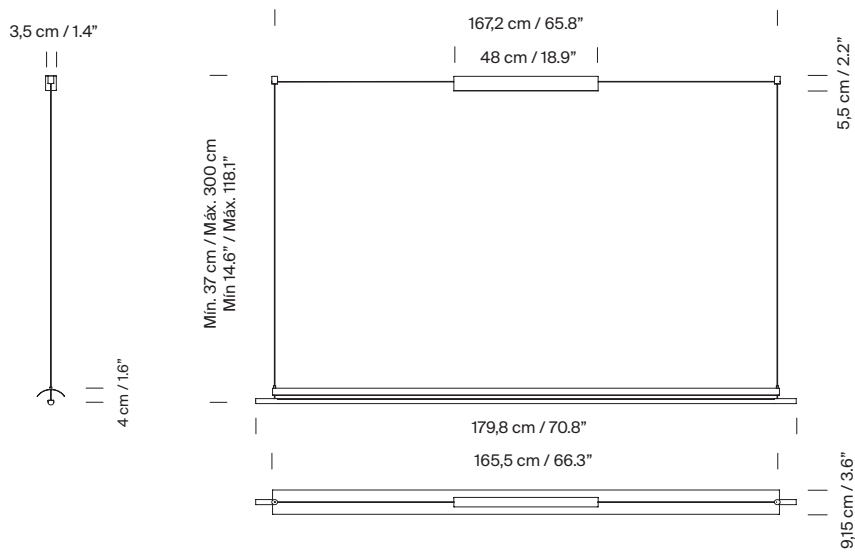

General description:

Black metal structure with matte finish.
S&C white metallic shade with brilliant finish (exterior).
Polycarbonate diffuser.
Electric cable length: 3 m / 118,1"

Approximate weight (unpacked):

Lámina

Antoni Arola. 2018
Pendant lamps

Model A: Lámina 45

Model B: Sistema Lámina 45

2 modules (A)

1 module (B)

Examples of composition

3 modules (A + B)

4 modules (A + 2B)

Lámina

Antoni Arola. 2018
Pendant lamps

Model C: Lámina 85

Model D: Sistema Lámina 85.

2 modules (A)

1 module (B)

Examples of composition

3 modules (A + B)

4 modules (A + 2B)

Lámina

Antoni Arola. 2018
Pendant lamps

Model E: Lámina 165

Model F: Lámina Mayor