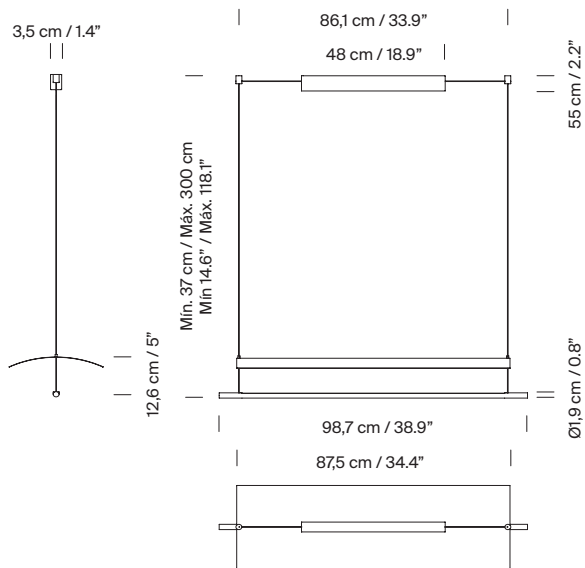

General description:

Black metal structure with matte finish.
S&C white metallic shade with brilliant finish (exterior).
Polycarbonate diffuser.
Electric cable length: 3 m / 118,1"

Approximate weight (unpacked):

Lámina

Antoni Arola. 2018
Pendant lamps

Model A: Lámina 45

Model B: Sistema Lámina 45

2 modules (A)

1 module (B)

Examples of composition

3 modules (A + B)

4 modules (A + 2B)

Lámina

Antoni Arola. 2018
Pendant lamps

Model C: Lámina 85

Model D: Sistema Lámina 85.

2 modules (A)

1 module (B)

Examples of composition

3 modules (A + B)

4 modules (A + 2B)

Lámina

Antoni Arola. 2018
Pendant lamps

Model E: Lámina 165

Model F: Lámina Mayor