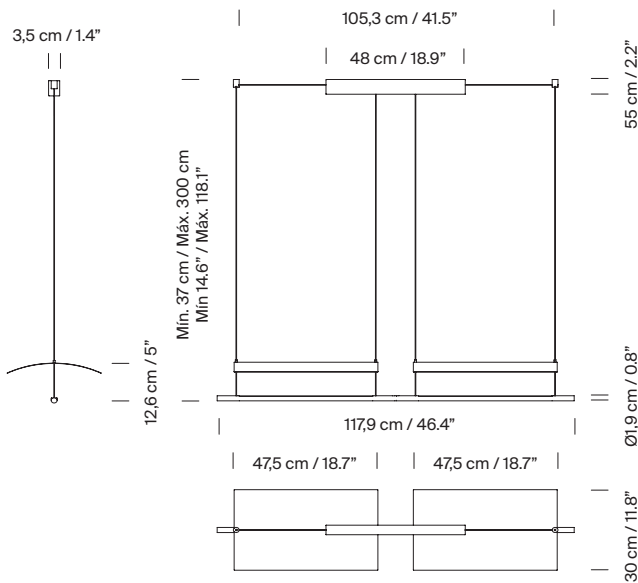

General description:

Black metal structure with matte finish.
S&C white metallic shade with brilliant finish (exterior).
Polycarbonate diffuser.
Electric cable length: 3 m / 118,1"

Approximate weight (unpacked):

Lámina

Antoni Arola. 2018
Pendant lamps

Model A: Lámina 45

Model B: Sistema Lámina 45

2 modules (A)

1 module (B)

Examples of composition

3 modules (A + B)

4 modules (A + 2B)

Lámina

Antoni Arola. 2018
Pendant lamps

Model C: Lámina 85

Model D: Sistema Lámina 85.

2 modules (A)

1 module (B)

Examples of composition

3 modules (A + B)

4 modules (A + 2B)

Lámina

Antoni Arola. 2018
Pendant lamps

Model E: Lámina 165

Model F: Lámina Mayor