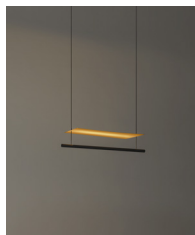

The Lámina family was born aloft as suspension lamps, with a lightness that knows how to be intelligent. Erected as luminous sculptures, they stand out against any backdrop behind them.

General description:

Metallic flat shade with gold finish.
Black metal structure with matte finish.
Polycarbonate diffuser.
Dimmer and switch incorporated into the luminaire.
Electric cable length: 2,5 m / 98.4"

Approximate weight (unpacked):

Pendant lamps

Wall lamps

Lámina Dorada 45

Lámina Dorada 45

Lámina Dorada 45

Lámina Dorada 45