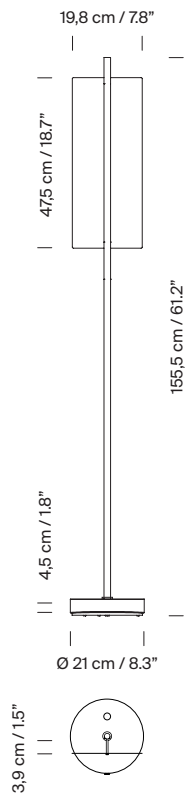

Lámina Dorada 45

Antoni Arola. 2023
Floor Lamp

Maintenance:

Clean with a smooth cloth. Do not use ammonia, solvents or abrasive cleaning products.

Others:

The lamp is delivered in one package.
The assembly instructions are delivered with the product.

Model / Code:

Code / European Version

LATSA01

Code / American Version

LATSA01UL

Collection:

Table lamps

Floor lamps

Pendant lamps

Wall lamps