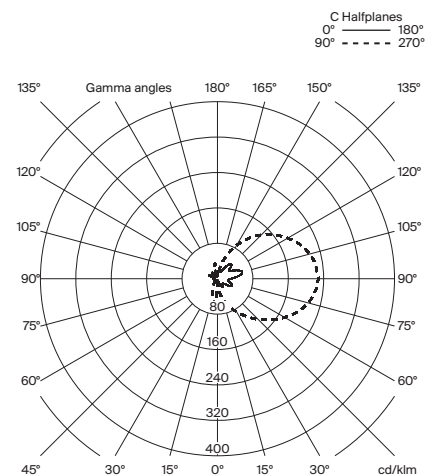

Regulations:

European version
UNE-EN 60598
UNE-EN 55015
UNE-EN 60529

American version
UL-1598
UL-8750
E-3363621
Dry location only