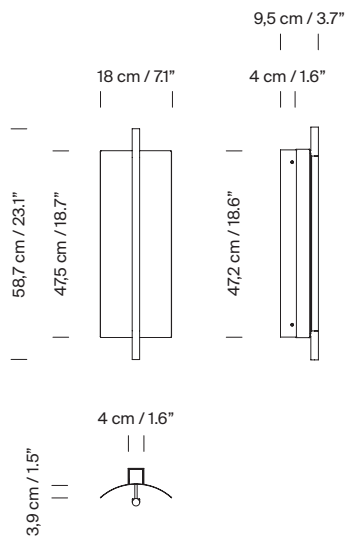

Lámina 45

Antoni Arola. 2023
Wall Lamp

Maintenance:

Clean with a smooth cloth. Do not use ammonia, solvents or abrasive cleaning products.

Others:

The lamp is delivered in one package.
The assembly instructions are delivered with the product.

Model / Code: European Version

Model / Code: American Version

Code

LAMWA01