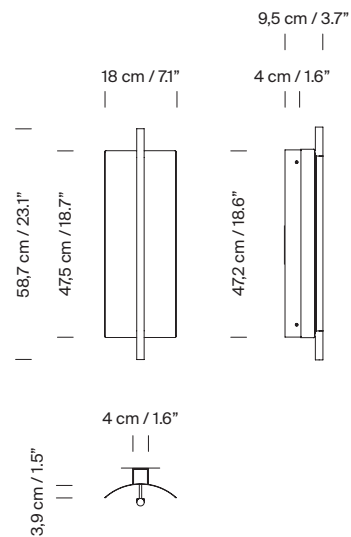

Code

LAMWA01UL

Collection:

Table lamps

Floor lamps

Pendant lamps

Wall lamps