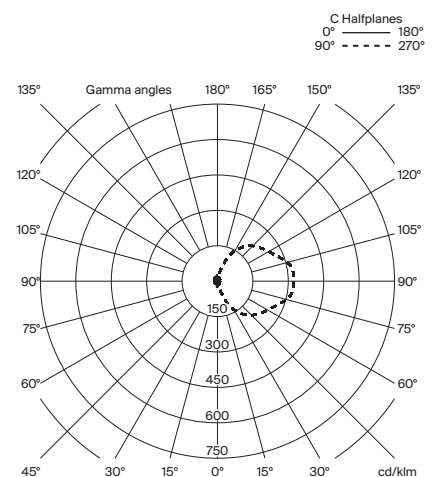

Regulations:

European version
UNE-EN 60598
UNE-EN 55015
UNE-EN 60529

American version
UL-1598
UL-8750
E-336377
Dry location only