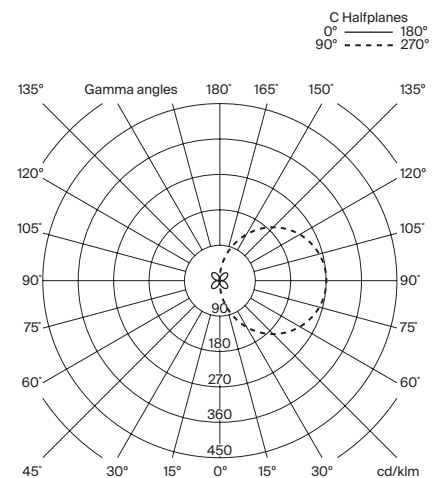

Regulations:

European version

UNE-EN 60598

UNE-EN 55015

UNE-EN 60529

American version

UL-1598

UL-8750

E-363621

Dry location only