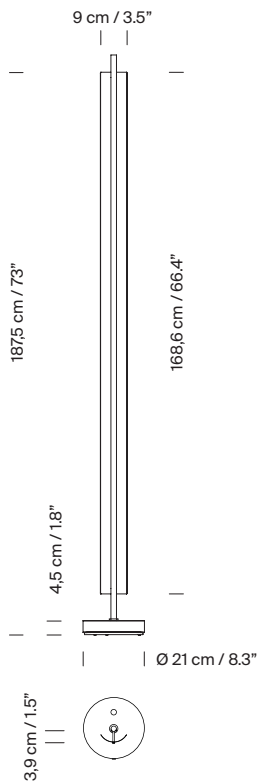

Lámina 165

Antoni Arola. 2023
Floor Lamp

Maintenance:

Clean with a smooth cloth. Do not use ammonia, solvents or abrasive cleaning products.

Others:

The lamp is delivered in one package.
The assembly instructions are delivered with the product.

Model / Code:

Code / European Version

LAMSE01

Code / American Version

LAMSE01UL

Collection:

Table lamps

Floor lamps

Pendant lamps

Wall lamps