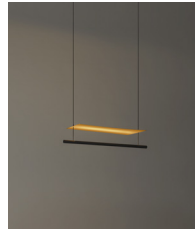

Lámina Dorada 45

Antoni Arola. 2023
Wall Lamp

SANTA & COLE

Lámina wall lamps offer a general and nuanced light. Both vertically and horizontally, the bounced light opens up to new depths.

General description:

Anodized aluminum shade with matt gold finish.
Black metal structure with matte finish.
Polycarbonate diffuser.

Approximate weight (unpacked):

1,5 Kg / 3.3 lb

Technical information:

Light source included (dimmable).
Built-in LED

Lámina Dorada 45

Lámina Dorada 45

Lámina Dorada 45

Lámina Dorada 45