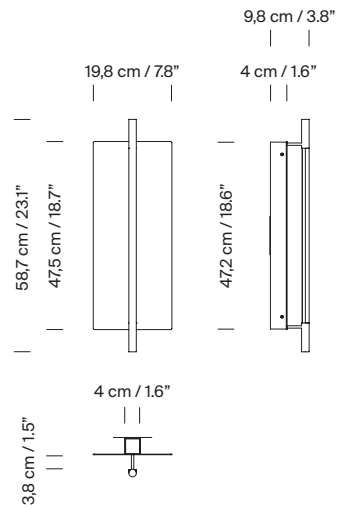

UL US

Collection:

Table lamps

Floor lamps

Pendant lamps

Wall lamps