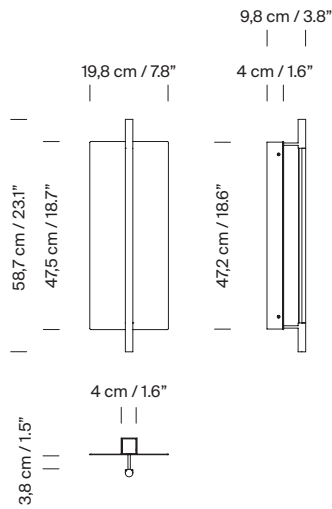

Lámina Dorada 45

Antoni Arola. 2023
Wall Lamp

SANTA & COLE

Maintenance:

Clean with a smooth cloth. Do not use ammonia, solvents or abrasive cleaning products.

Others:

The lamp is delivered in one package.
The assembly instructions are delivered with the product.

Model:

CE