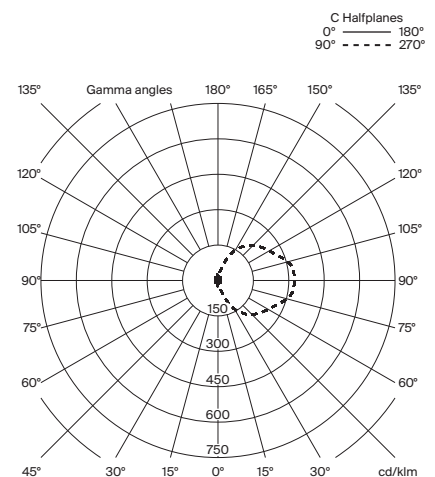

Regulations:

European version
UNE-EN 60598
UNE-EN 55015
UNE-EN 60529

American version
UL-1598
UL-8750
E-363621
Dry location only