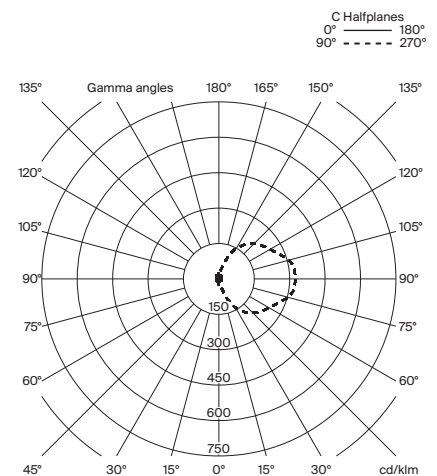

General description:

White grey metallic shade with glossy finish (exterior).
Black metal structure with matte finish.
Polycarbonate diffuser.
Dimmer and switch incorporated into the luminaire.
Electric cable length: 2,5 m / 98.4"

Approximate weight (unpacked):

5,2 Kg / 11.4 lb

Technical information:

Light source included (dimmable)
Built-In LED

Rated input wattage: 11 W
Operating current: 500 mA
CCT: 2700K
CRI: 90
Lifetime: 40.000 h
Luminous flux: 375 lm

Built-in LED.
Suitable only for indoor use.
Always use this light source.

Input voltage: 110 ~ 277 Vac.
(50 Hz / 60 Hz). According to destination.

Lámina 45

Antoni Arola. 2023
Floor Lamp

Regulations:

European version
UNE-EN 60598
UNE-EN 55015
UNE-EN 60529