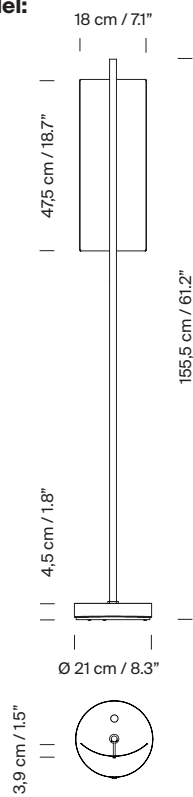

Lámina 45

Antoni Arola. 2023
Floor Lamp

Regulations:

European version
UNE-EN 60598
UNE-EN 55015
UNE-EN 60529

American version
UL-1598
UL-8750
E-363621
Dry location only

Maintenance:

Clean with a smooth cloth. Do not use ammonia, solvents or abrasive cleaning products.

Others:

The lamp is delivered in one package.
The assembly instructions are delivered with the product.

Model: