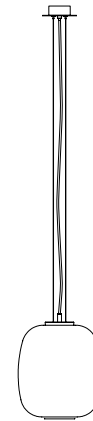

Globo Cesta

Globo Cestita

A

B

Strolling through Barcelona in the 1960s, designer Miguel Milá found an abandoned opal globe in front of a glass factory. He picked it up, and over the years, it became the heart of this large family. As its name suggests, Cesta (Spanish for “basket”), was designed to hold this fragile piece.

Freed from its structure, the opal glass now shines on its own, maintaining the elegance of a classic with a contemporary presence.

General description:

White opal glass lampshade.
Black metallic circular canopy.
Suitable for side entry adaptor.
Junction Box adaptor included Ø 11,7 cm / 4.6” (American version).
Electric cable length: 3 m / 118.1”

Approximate weight (unpacked):

(A) Globo Cesta: 2,7 kg / 6 lb
(B) Globo Cestita: 1,1 kg / 2.4 lb

Technical information:

European version: Light source included
American version: Recommended light source (not included)

(A)
LED bulb: 11 W / 1.521 lm / 2700K
E27 - E26 / Max. hgt. 130 mm / 5.1”
Maximum bulb diameter: 70 mm / 2.7”

(B)
LED bulb: 3,4 W / 470 lm / 2700K
E27 - E26 / Max. hgt. 130 mm / 5.1”

Suitable only for indoor use.
Always use the light source recommended or equivalent.