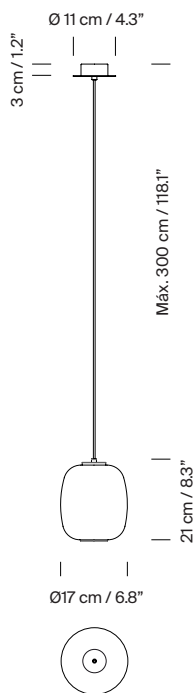

Model B: Globo Cestita (European version)