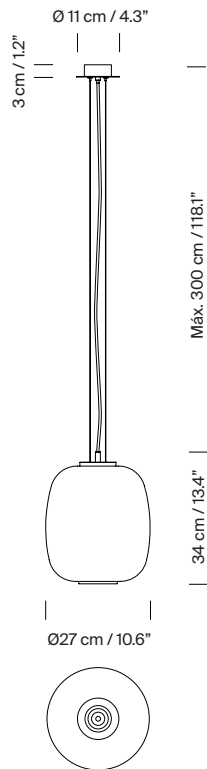

Maintenance:

Clean with a smooth cloth. Do not use ammonia, solvents or abrasive cleaning products.

Others:

The lamp is delivered in one package.
The assembly instructions are delivered with the product.

Model A: Globo Cesta (European version)