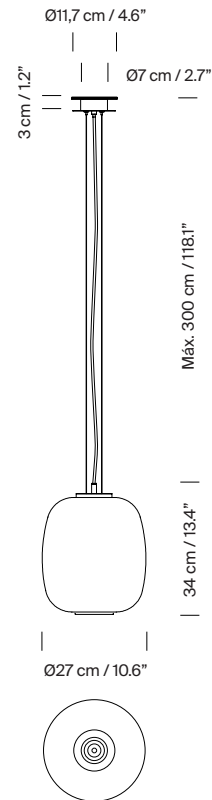

Model A: Globo Cesta (American version)