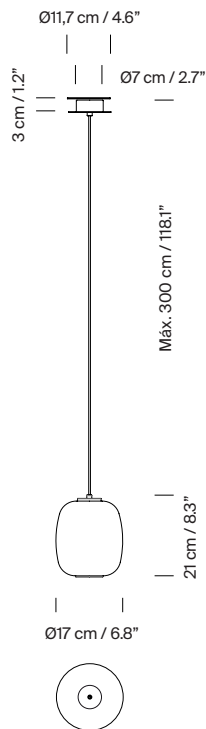

Freed from its structure, the opal glass now shines on its own, maintaining the elegance of a classic with a contemporary presence.

General description:

White opal glass lampshade.
Black metallic circular canopy.
Suitable for side entry adaptor.
Junction Box adaptor included Ø 11,7 cm / 4.6” (American version).
Electric cable length: 3 m / 118.1”

Approximate weight (unpacked):

(A) Globo Cesta: 2,7 kg / 6 lb
(B) Globo Cestita: 1,1 kg / 2.4 lb

Technical information:

European version: Light source included
American version: Recommended light source (not included)

(A)
LED bulb: 11 W / 1.521 lm / 2700K
E27 - E26 / Max. hgt. 130 mm / 5.1”
Maximum bulb diameter: 70 mm / 2.7”

(B)
LED bulb: 3,4 W / 470 lm / 2700K
E27 - E26 / Max. hgt. 130 mm / 5.1”

Suitable only for indoor use.
Always use the light source recommended or equivalent.

Model A: Globo Cesta (European version)

Model A: Globo Cesta (American version)

Model B: Globo Cestita (European version)

Model B: Globo Cestita (American version)

Collection:
Table lamps

Cesta

Cestita

Cesta Batería