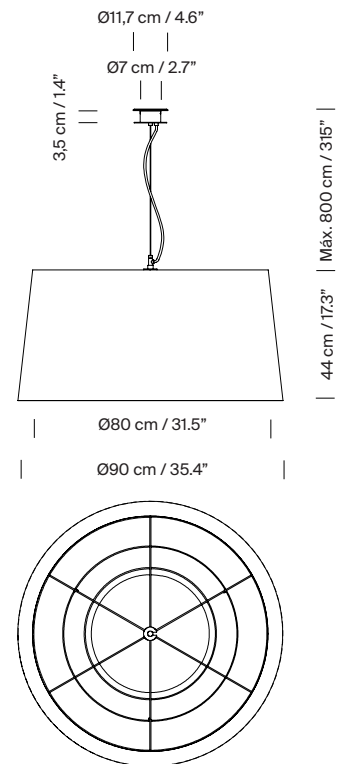

Model (American version):

Collection:

Table lamps

Floor lamps

Pendant lamps

Wall lamps