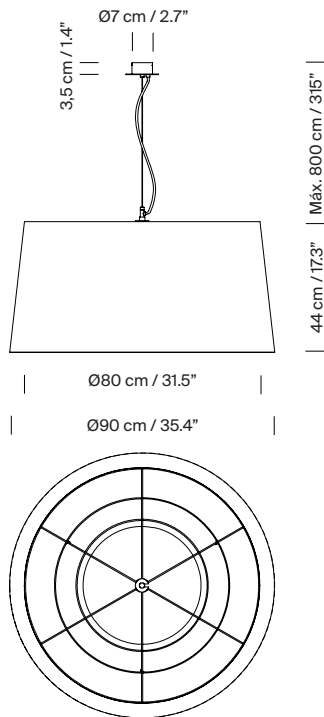

GT7

Santa & Cole Team. 2000
Pendant lamp

Maintenance:

Clean with a smooth cloth. Do not use ammonia, solvents or abrasive cleaning products.

Others:

The lamp is delivered in different packages.
The assembly instructions are delivered with the product.

Model (European version):