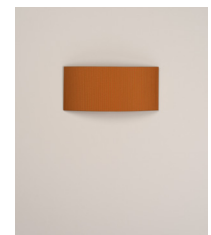

GT7

Santa & Cole Team. 2000
Pendant lamp

Maintenance:

Clean with a smooth cloth. Do not use ammonia, solvents or abrasive cleaning products.

Others:

The lamp is delivered in different packages.
The assembly instructions are delivered with the product.

Model (European version):

Model (American version):

Collection:

Table lamps

Floor lamps

Pendant lamps

Wall lamps

Comodín