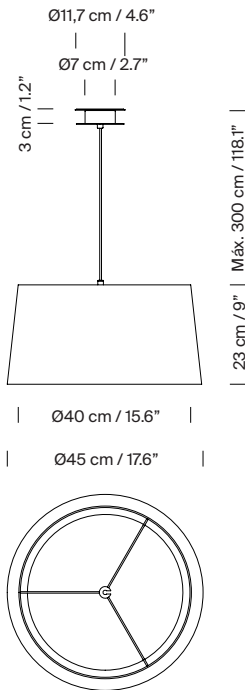

GT5 / GT6

Santa & Cole Team. 1994
Pendant lamp

SANTA & COLE

Models / Codes: American Version

Model B: GT6

Lampshade: Natural ribbon		Code
Metallic Sísísí canopy	Cable	
Satin nickel	Black	GT6PA01UL
Textured white finish	White	GT6PA02UL
Textured white finish	Black	GT6PA03UL
Textured black finish	Black	GT6PA04UL
Satin nickel for 2 light sources	Black	GT6PA05UL
Textured white finish for 2 light sources	White	GT6PA06UL
Textured white finish for 2 light sources	Black	GT6PA07UL
Textured black finish for 2 light sources	Black	GT6PA08UL

Lampshade: Red-amber ribbon		Code
Metallic Sísísí canopy	Cable	
Satin nickel	Black	GT6PA09UL
Textured white finish	White	GT6PA10UL
Textured white finish	Black	GT6PA11UL
Textured black finish	Black	GT6PA12UL
Satin nickel for 2 light sources	Black	GT6PA13UL
Textured white finish for 2 light sources	White	GT6PA14UL
Textured white finish for 2 light sources	Black	GT6PA15UL
Textured black finish for 2 light sources	Black	GT6PA16UL

Lampshade: Black ribbon		Code
Metallic Sísísí canopy	Cable	
Satin nickel	Black	GT6PA17UL
Textured white finish	White	GT6PA18UL
Textured white finish	Black	GT6PA19UL
Textured black finish	Black	GT6PA20UL
Satin nickel for 2 light sources	Black	GT6PA21UL
Textured white finish for 2 light sources	White	GT6PA22UL
Textured white finish for 2 light sources	Black	GT6PA23UL
Textured black finish for 2 light sources	Black	GT6PA24UL

Lampshade: White linen		Code
Metallic Sísísí canopy	Cable	
Satin nickel	Black	GT6PA49UL
Textured white finish	White	GT6PA50UL
Textured white finish	Black	GT6PA51UL
Textured black finish	Black	GT6PA52UL
Satin nickel for 2 light sources	Black	GT6PA53UL
Textured white finish for 2 light sources	White	GT6PA54UL
Textured white finish for 2 light sources	Black	GT6PA55UL
Textured black finish for 2 light sources	Black	GT6PA56UL