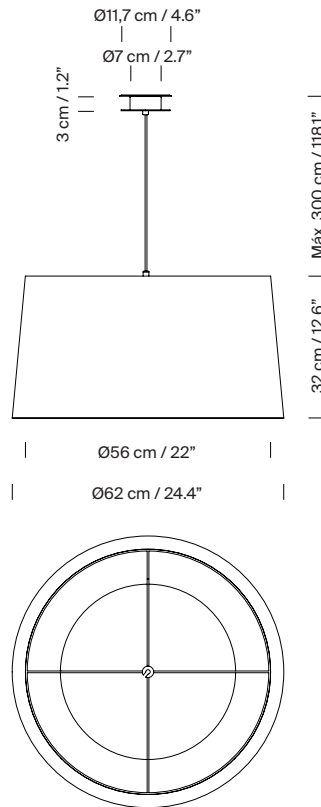

GT5 / GT6

Santa & Cole Team. 1994
Pendant lamp

SANTA & COLE

Models / Codes: American Version

Model A: GT5

Lampshade: Natural ribbon		Code
Metallic Sísísí canopy	Cable	
Satin nickel	Black	GT5PA01UL
Textured white finish	White	GT5PA02UL
Textured white finish	Black	GT5PA03UL
Textured black finish	Black	GT5PA04UL
Satin nickel for 2 light sources	Black	GT5PA05UL
Textured white finish for 2 light sources	White	GT5PA06UL
Textured white finish for 2 light sources	Black	GT5PA07UL
Textured black finish for 2 light sources	Black	GT5PA08UL

Lampshade: Red-amber ribbon		Code
Metallic Sísísí canopy	Cable	
Satin nickel	Black	GT5PA09UL
Textured white finish	White	GT5PA10UL
Textured white finish	Black	GT5PA11UL
Textured black finish	Black	GT5PA12UL
Satin nickel for 2 light sources	Black	GT5PA13UL
Textured white finish for 2 light sources	White	GT5PA14UL
Textured white finish for 2 light sources	Black	GT5PA15UL
Textured black finish for 2 light sources	Black	GT5PA16UL

Lampshade: Black ribbon		Code
Metallic Sísísí canopy	Cable	
Satin nickel	Black	GT5PA17UL
Textured white finish	White	GT5PA18UL
Textured white finish	Black	GT5PA19UL
Textured black finish	Black	GT5PA20UL
Satin nickel for 2 light sources	Black	GT5PA21UL
Textured white finish for 2 light sources	White	GT5PA22UL
Textured white finish for 2 light sources	Black	GT5PA23UL
Textured black finish for 2 light sources	Black	GT5PA24UL