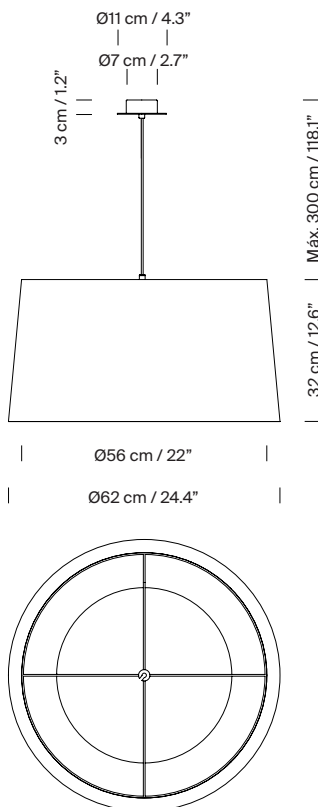

GT5 / GT6

Santa & Cole Team. 1994
Pendant lamp

Maintenance:

Clean with a smooth cloth. Do not use ammonia, solvents or abrasive cleaning products.

Others:

The lamp is delivered in different packages.
The assembly instructions are delivered with the product.

Models / Codes: European Version

Model A: GT5

Lampshade: Natural ribbon

		Code
Metallic Sísísí canopy	Cable	
Satin nickel	Black	GT5PA01
Textured white finish	White	GT5PA02
Textured white finish	Black	GT5PA03
Textured black finish	Black	GT5PA04
Satin nickel for 2 light sources	Black	GT5PA05
Textured white finish for 2 light sources	White	GT5PA06
Textured white finish for 2 light sources	Black	GT5PA07
Textured black finish for 2 light sources	Black	GT5PA08

Lampshade: Red-amber ribbon

		Code
Metallic Sísísí canopy	Cable	
Satin nickel	Black	GT5PA09
Textured white finish	White	GT5PA10
Textured white finish	Black	GT5PA11
Textured black finish	Black	GT5PA12
Satin nickel for 2 light sources	Black	GT5PA13
Textured white finish for 2 light sources	White	GT5PA14
Textured white finish for 2 light sources	Black	GT5PA15
Textured black finish for 2 light sources	Black	GT5PA16

Lampshade: Black ribbon

		Code
Metallic Sísísí canopy	Cable	
Satin nickel	Black	GT5PA17
Textured white finish	White	GT5PA18
Textured white finish	Black	GT5PA19
Textured black finish	Black	GT5PA20
Satin nickel for 2 light sources	Black	GT5PA21
Textured white finish for 2 light sources	White	GT5PA22
Textured white finish for 2 light sources	Black	GT5PA23
Textured black finish for 2 light sources	Black	GT5PA24