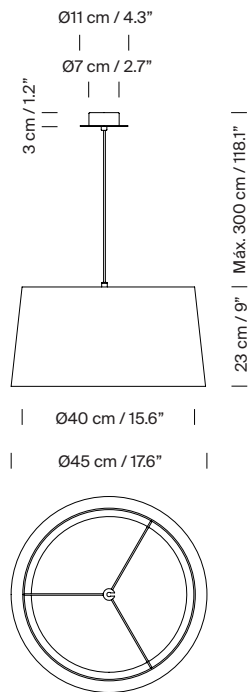

GT5 / GT6

Santa & Cole Team. 1994
Pendant lamp

SANTA & COLE

Models / Codes: European Version

Model B: GT6

Lampshade: Natural ribbon		Code
Metallic Sísísí canopy	Cable	
Satin nickel	Black	GT6PA01
Textured white finish	White	GT6PA02
Textured white finish	Black	GT6PA03
Textured black finish	Black	GT6PA04
Satin nickel for 2 light sources	Black	GT6PA05
Textured white finish for 2 light sources	White	GT6PA06
Textured white finish for 2 light sources	Black	GT6PA07
Textured black finish for 2 light sources	Black	GT6PA08

Lampshade: Red-amber ribbon		Code
Metallic Sísísí canopy	Cable	
Satin nickel	Black	GT6PA09
Textured white finish	White	GT6PA10
Textured white finish	Black	GT6PA11
Textured black finish	Black	GT6PA12
Satin nickel for 2 light sources	Black	GT6PA13
Textured white finish for 2 light sources	White	GT6PA14
Textured white finish for 2 light sources	Black	GT6PA15
Textured black finish for 2 light sources	Black	GT6PA16

Lampshade: Black ribbon		Code
Metallic Sísísí canopy	Cable	
Satin nickel	Black	GT6PA17
Textured white finish	White	GT6PA18
Textured white finish	Black	GT6PA19
Textured black finish	Black	GT6PA20
Satin nickel for 2 light sources	Black	GT6PA21
Textured white finish for 2 light sources	White	GT6PA22
Textured white finish for 2 light sources	Black	GT6PA23
Textured black finish for 2 light sources	Black	GT6PA24

Lampshade: White linen		Code
Metallic Sísísí canopy	Cable	
Satin nickel	Black	GT6PA49
Textured white finish	White	GT6PA50
Textured white finish	Black	GT6PA51
Textured black finish	Black	GT6PA52
Satin nickel for 2 light sources	Black	GT6PA53
Textured white finish for 2 light sources	White	GT6PA54
Textured white finish for 2 light sources	Black	GT6PA55
Textured black finish for 2 light sources	Black	GT6PA56