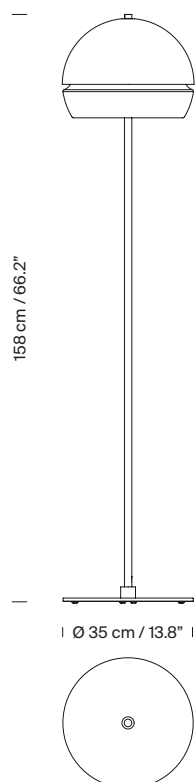

Regulations:

European version
UNE-EN 60598
UNE-EN 55015
UNE-EN 60529
UNE-EN 61000-3-2

American version
Dry location only
UL-153
E363621

Maintenance:

Clean with a smooth cloth. Do not use ammonia, solvents or abrasive cleaning products.

Others:

The lamp is delivered in one package.
The assembly instructions are delivered with the product.

Model:

Collection:

Floor lamps

Pendant lamps