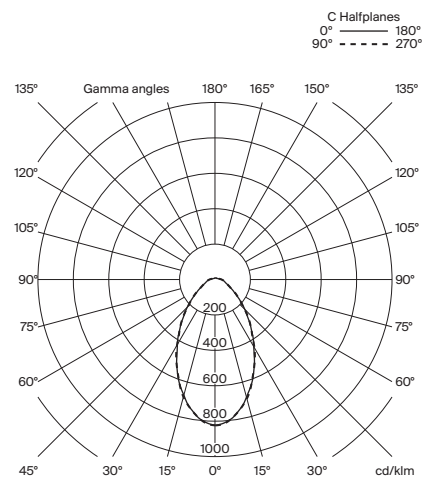

Conceived by André Ricard in 1970. Its name is a nod to the artist Lucio Fontana, who challenged the history of art by slashing his neat oil paintings. His was an art for the Space Age that sought to turn pieces into experiments in a new three-dimensionality. Santa & Cole presents Fontana together with a new floor version, both in a white painted steel finish.

The pendant version, being the first, maintains its futuristic look thanks to the good dimension of its larger than half sphere and the unmistakable tear that illuminates peripherally allowing a soft indirect lighting. Its interior now houses an efficient light plate that facilitates the best vertical flow and directs the light gently, without glare.

We extend the original design by introducing a floor-standing Fontana, composed of a discreet circular base that supports the structure and shade. In this case, the light is regulated by a discreet dimmer above the shade. Its versatility makes it perfect to accompany you in the peace and quiet of your home, in the frenzy of work or during a deep conversation in a restaurant.

General description:

White grey metal structure and shade with glossy finish.
Lower diffuser in white translucent methacrylate.
Dimmer and switch incorporated into the luminaire.
Electric cable length: 2,5 m / 98.4".

Approximate weight (unpacked):

11,6 kg / 25.57 lb

Technical information:

Light source included (dimmable)
LEDs module

Rated input wattage: 40 W
Operating current: 700 mA
CCT: 2.700 K
CRI: 90
Lifetime: 40.000 h
Luminous flux: 1.751 lm

Built-in adjustable LED.
Suitable only for indoor use.

Input voltage: 100 ~ 277 Vac.
(50 Hz / 60 Hz). According to destination